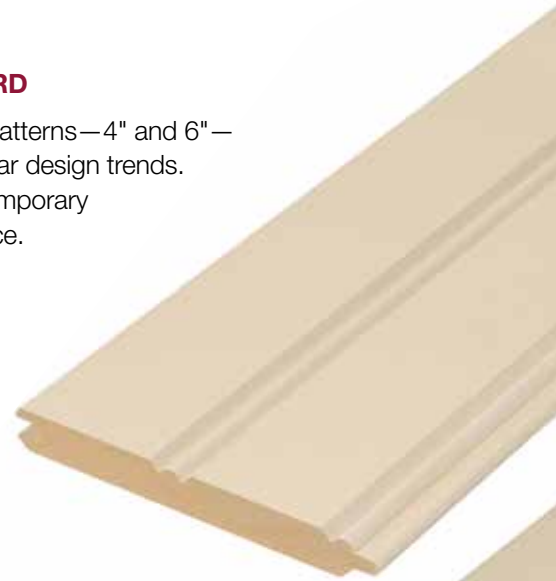

TruExterior Trim comes pre-primed and does require paint.

Beadboard

Including single and double profiles, TruExterior® Beadboard is ideal for porch ceilings, soffits and decorative wall applications, and allows for a variety of installations, as it can be attached in either parallel or perpendicular directions.

Its “tongue-and-groove” design results in a clean look that can be reversed to offer a contemporary “V-groove” appearance.

Pictured: Beaded Pattern

Nominal Size	Actual Thickness (A)	Actual Width (B)	Reveal (C)
5/8 x 4	5/8"	3-15/32"	3-5/32"
5/8 x 6	5/8"	5-5/16"	4-15/16"

SINGLE BEADBOARD

Two distinct beaded patterns—4" and 6"—to suit the most popular design trends. Reversible for a contemporary "V-Groove" appearance.

Smooth Finish

Nominal Size	Actual Thickness (A)	Actual Width (B)	Reveal (C)
5/8 x 8	5/8"	6-9/16"	6-7/32"
5/8 x 12	5/8"	10-1/4"	9-29/32"