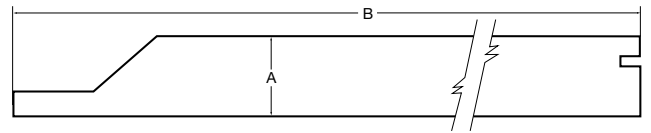

SINGLE BEADBOARD

Two distinct beaded patterns—4" and 6"—to suit the most popular design trends. Reversible for a contemporary "V-Groove" appearance.

Smooth Finish

Nominal Size	Actual Thickness (A)	Actual Width (B)	Reveal (C)
5/8 x 8	5/8"	6-9/16"	6-7/32"
5/8 x 12	5/8"	10-1/4"	9-29/32"

SKIRT BOARD

Provides a decorative yet functional way to create the required clearance between siding and grade.

Available Finishes:

- Smooth
- Woodgrain

Nominal Size	Actual Thickness (A)	Actual Width (B)
1 x 6	3/4"	5-1/2"
1 x 8	3/4"	7-1/4"
5/4 x 6	1"	5-1/2"
5/4 x 8	1"	7-1/4"