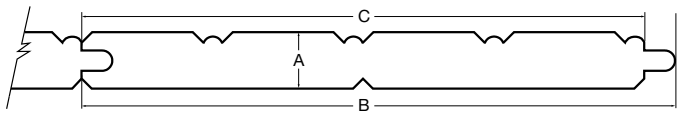

Its “tongue-and-groove” design results in a clean look that can be reversed to offer a contemporary “V-groove” appearance.

Pictured: Beaded Pattern

Nominal Size	Actual Thickness (A)	Actual Width (B)	Reveal (C)
5/8 x 4	5/8"	3-15/32"	3-5/32"
5/8 x 6	5/8"	5-5/16"	4-15/16"

SINGLE BEADBOARD

Two distinct beaded patterns—4" and 6"—to suit the most popular design trends. Reversible for a contemporary "V-Groove" appearance.

Smooth Finish

Nominal Size	Actual Thickness (A)	Actual Width (B)	Reveal (C)
5/8 x 8	5/8"	6-9/16"	6-7/32"
5/8 x 12	5/8"	10-1/4"	9-29/32"