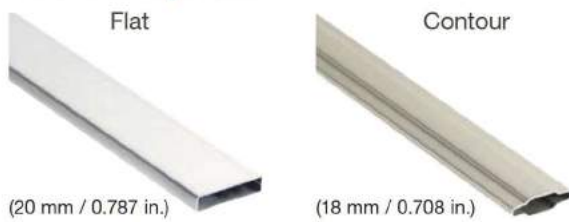

GBG Bar Options