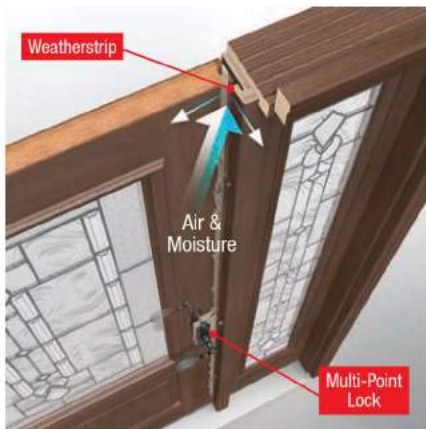

5 Multi-point locking system (recommended) engages the **door** and **frame** at three points from top to bottom, helping to preserve the **weatherstrip's** seal even under wind pressure.