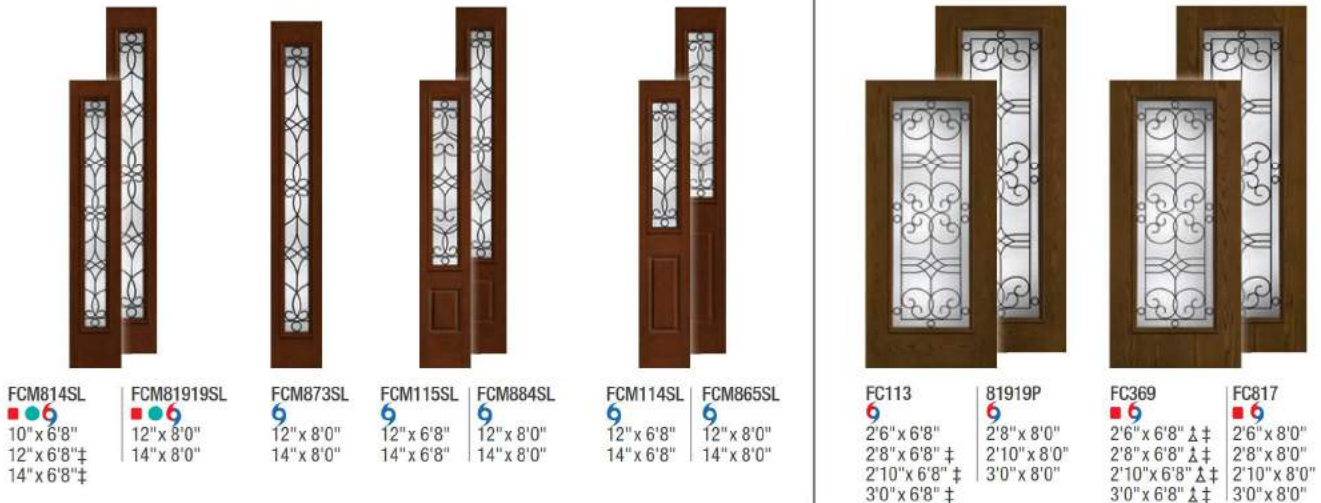

Fiber-Classic® Oak