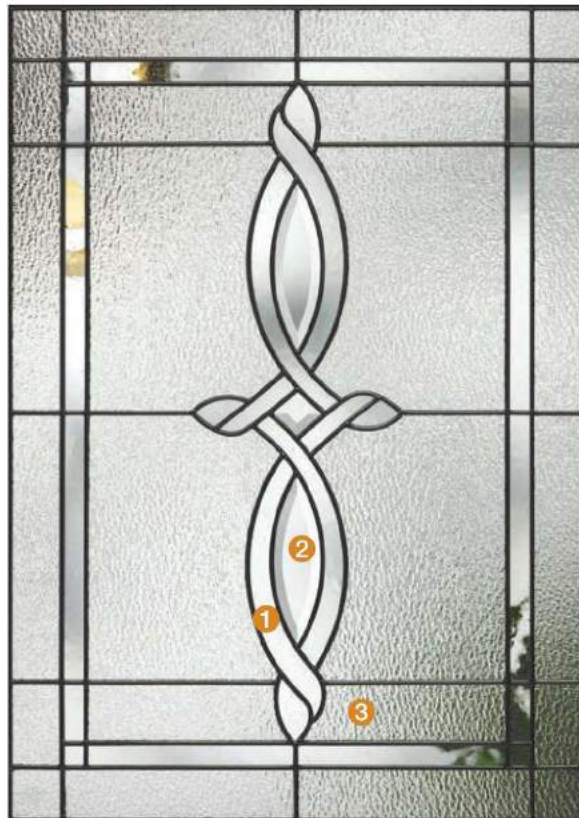

Black Nickel