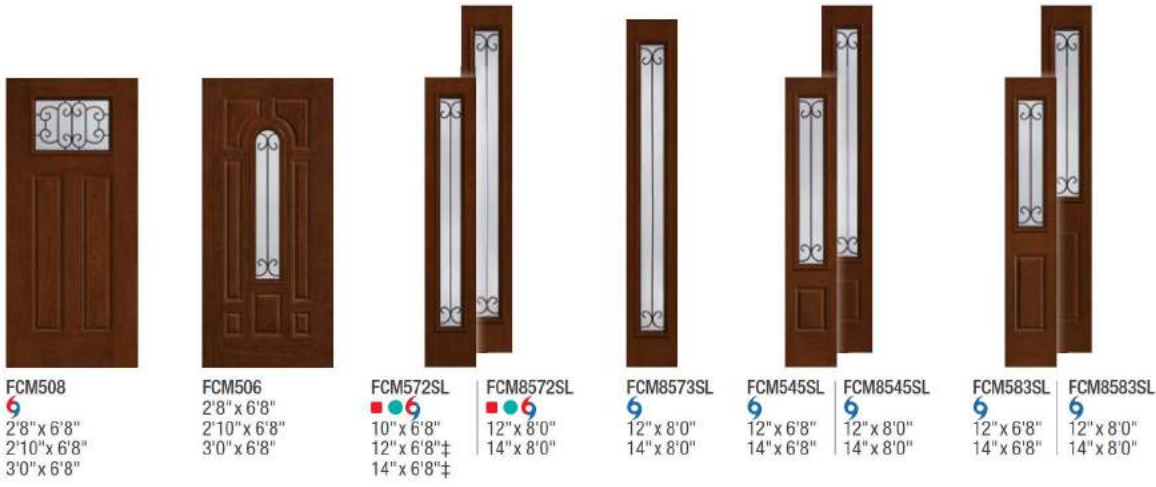

FCM508
6
2'8" x 6'8"
2'10" x 6'8"
3'0" x 6'8"

FCM506
2'8" x 6'8"
2'10" x 6'8"
3'0" x 6'8"

FCM572SL
6
10" x 6'8"
12" x 6'8" ‡
14" x 6'8" ‡

FCM8572SL
6
12" x 8'0"
14" x 8'0"

FCM8573SL
6
12" x 8'0"
14" x 8'0"

FCM545SL
6
12" x 6'8"
14" x 6'8"

FCM8545SL
6
12" x 8'0"
14" x 8'0"

FCM583SL
6
12" x 6'8"
14" x 6'8"

FCM8583SL
6
12" x 8'0"
14" x 8'0"