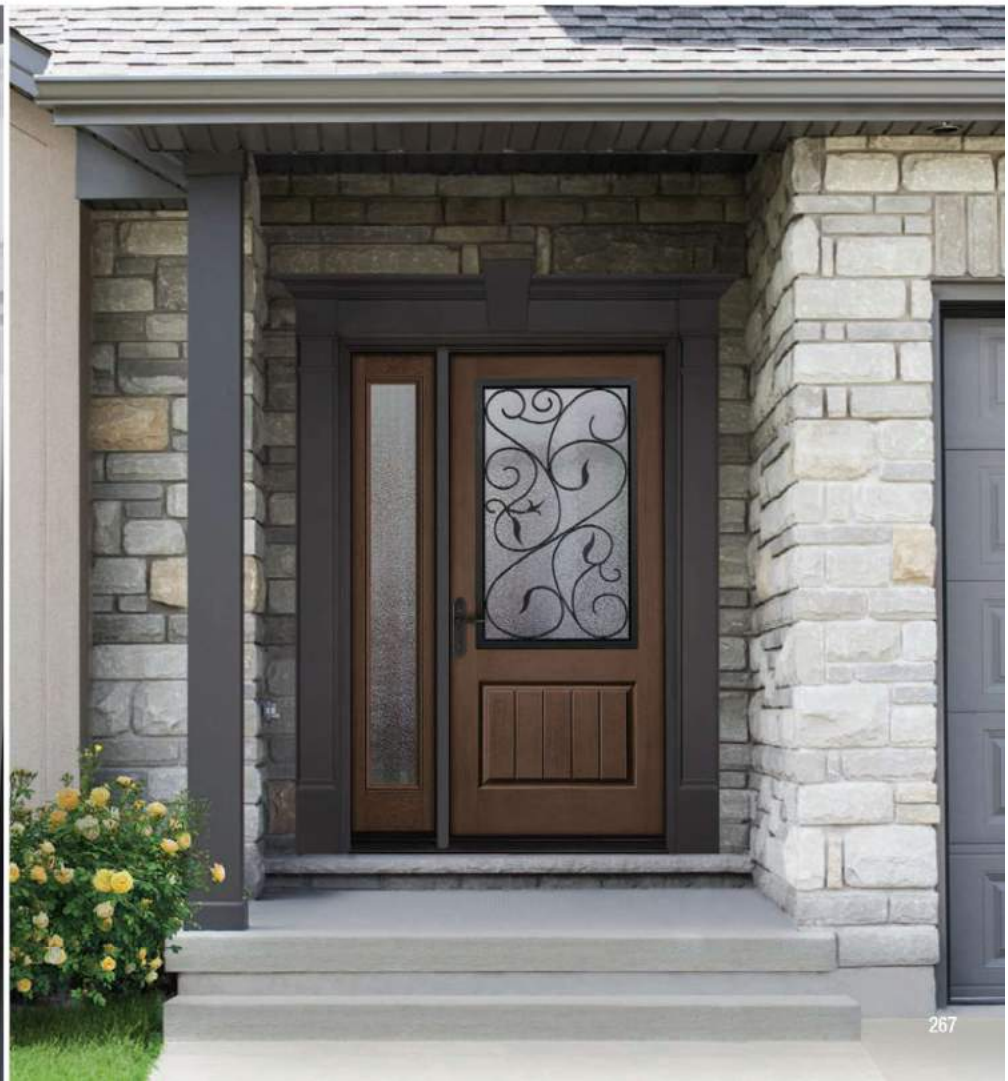

Durable style built to last.

- Features a low-maintenance, durable and trimmable polyurethane construction that resists moisture and insects, and won't rot, warp, crack or split like wood. And, it won't expand or contract in extreme temperatures.

- Available in smooth, paintable styles, as well as wood-grained options that can be painted or stained to complement the entry.
- Designed as part of Therma-Tru's complete fiberglass door system and backed by the industry's most comprehensive lifetime limited warranty.