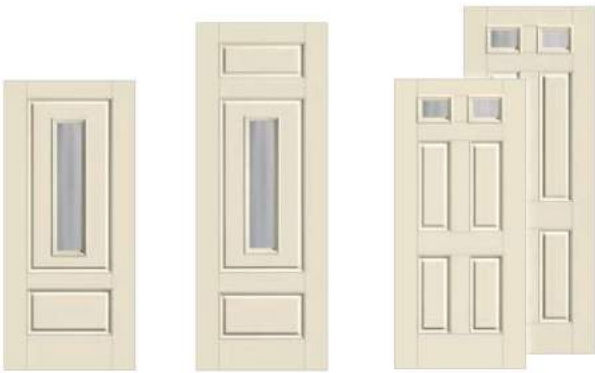

Privacy & Textured Glass *Continued*

Fiber-Classic® & Smooth-Star®

S9320_
6
2'8" x 6'8"
2'10" x 6'8"
3'0" x 6'8"

S83120_
6
2'8" x 8'0"
2'10" x 8'0"
3'0" x 8'0"

S296
2'6" x 6'8"
2'8" x 6'8" ‡
2'10" x 6'8" ‡
3'0" x 6'8" ‡

S896
2'6" x 8'0"
2'8" x 8'0"
2'10" x 8'0"
3'0" x 8'0"