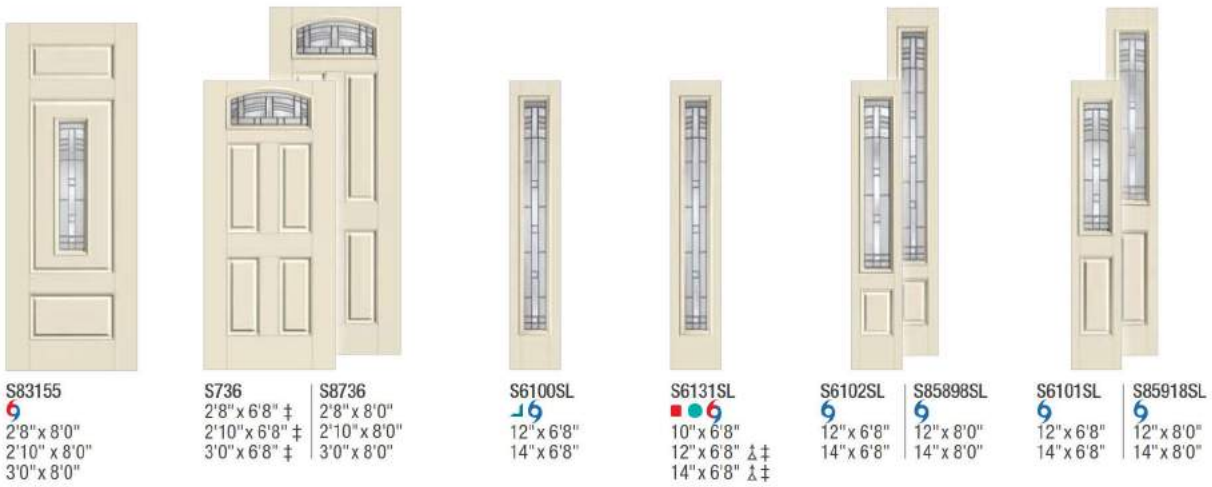

FWRT
3'0" door + (2) 12" sidelites
3'0" door + (2) 14" sidelites
Continuous Sill Systems Only

Transoms can be stained or painted to match a Fiber-Classic or Smooth-Star door system.