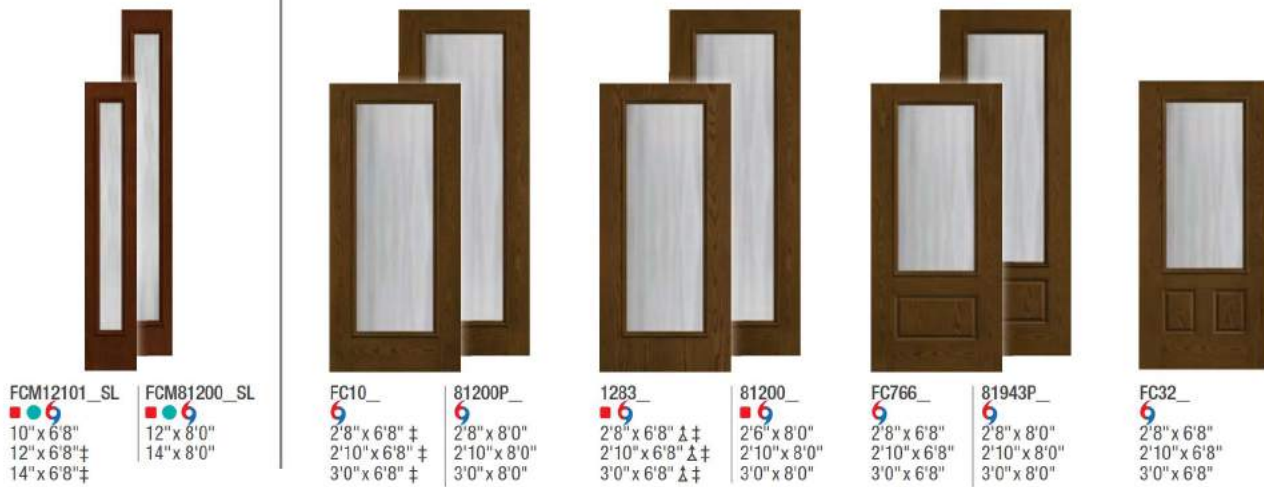

Optional Dentil Shelf**

Privacy & Textured Glass *Continued*

Fiber-Classic® & Smooth-Star®

Fiber-Classic® Oak

Privacy & Textured Glass Options

Add the code to the blank in the style number for the desired door and glass combination. For details on glass options, see page 117.