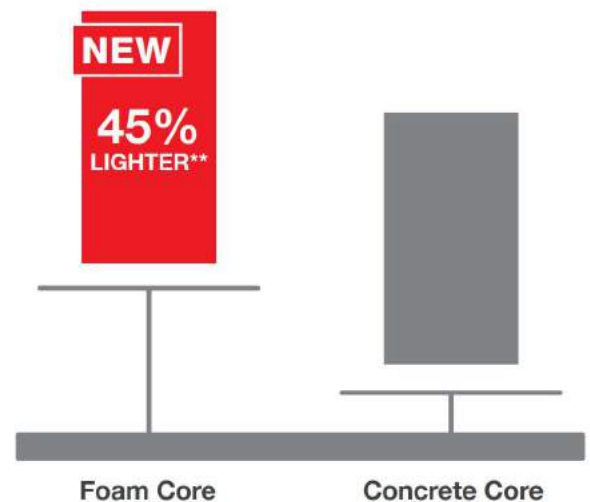

*To confirm fire door requirements in your jurisdiction, always check with your local building code authority.

**Comparison of 20-minute foam core Fire-rated door to a 20-minute concrete core Fire-rated door with similar style.

Note: To see the full results of third-party Intertek, Warnock-Hersey testing, visit www.thermatru.com/performance/data.

Top: Fiber-Classic Mahogany Collection Door – FMF205, Finish – Driftwood