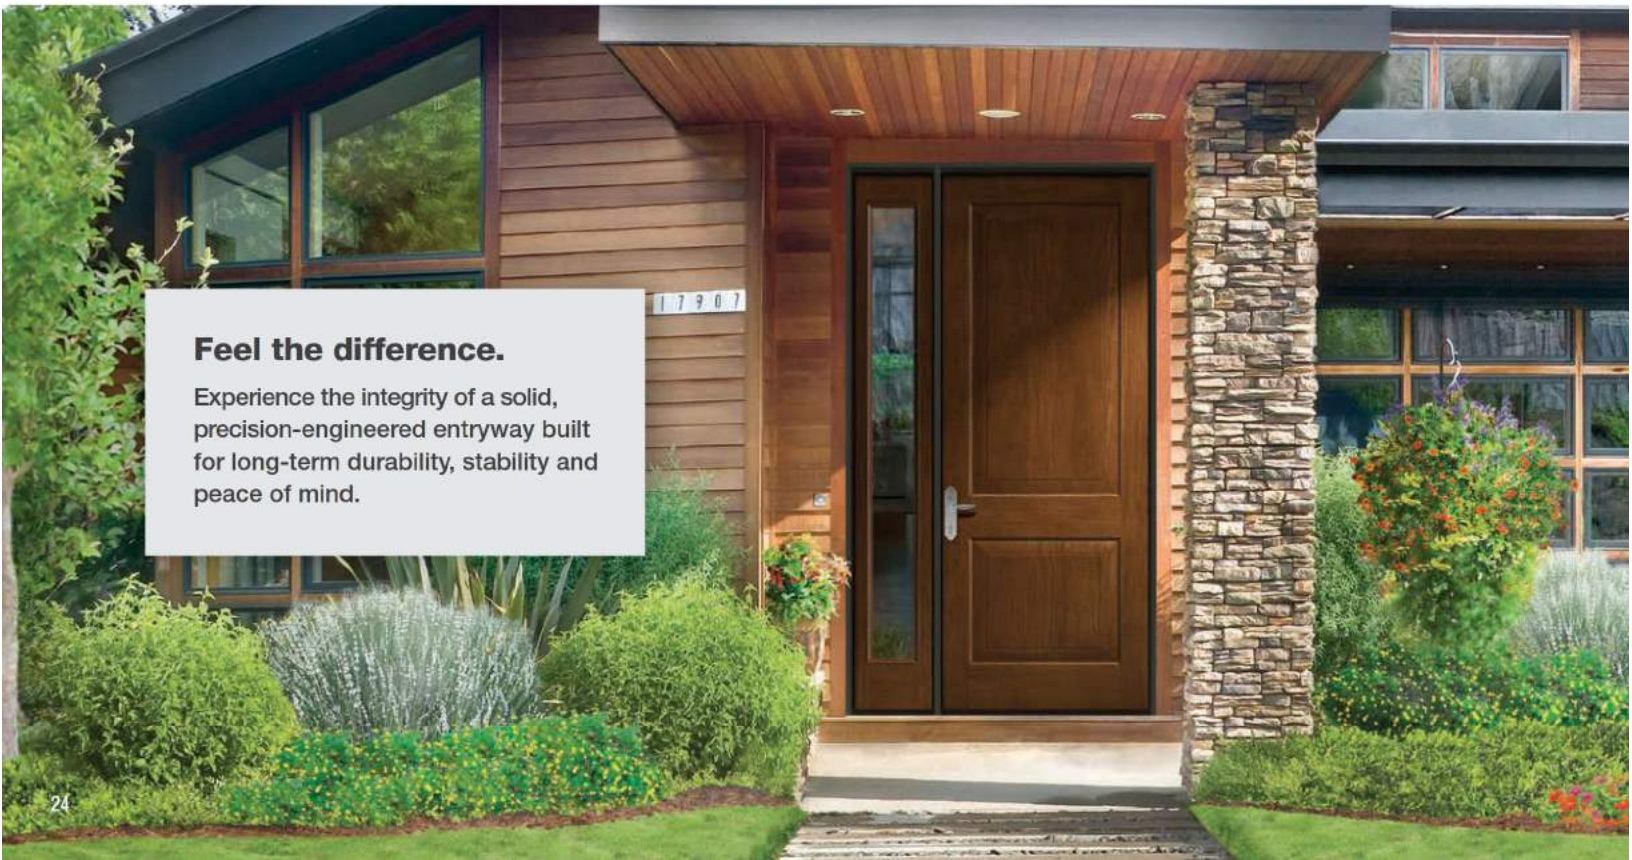

Classic-Craft®

Extraordinary in every detail.

A premium entryway that's truly unique and uncompromising in every detail. One that blends precision-engineered features with architecturally correct details to produce an entryway that performs as exceptionally as it looks – instilling confidence and peace of mind. And Classic-Craft entry doors are rated a *Consumers Digest* Best Buy for their exceptional warranty, quality of materials and construction, and resemblance to a real wood door.

Up to 25% wider panels*

Classic-Craft Premium Door

Standard Fiberglass Door

Premium – right down to the edge.
A solid hardwood square edge delivers a genuine wood appearance.

Standard fiberglass bullnose edge.
The bullnose profile, typical of other fiberglass doors, detracts from the authentic wood look.

The look of real wood. Realistic wood grains that are virtually indistinguishable from high-grade wood doors, thanks to Therma-Tru's AccuGrain technology.

Details that define a custom door. Crisp, handcrafted elegance creates embossments that are deeper than standard fiberglass doors.

Feel the difference.

Experience the integrity of a solid, precision-engineered entryway built for long-term durability, stability and peace of mind.

Classic-Craft® Door Construction

Classic-Craft doors offer the authentic look of wood. It's virtually impossible to tell the difference. But the beauty goes beyond skin deep. Discover the craftsmanship and innovation of a premium entryway that performs as exceptionally as it looks, offering long-lasting energy efficiency, durability and security.