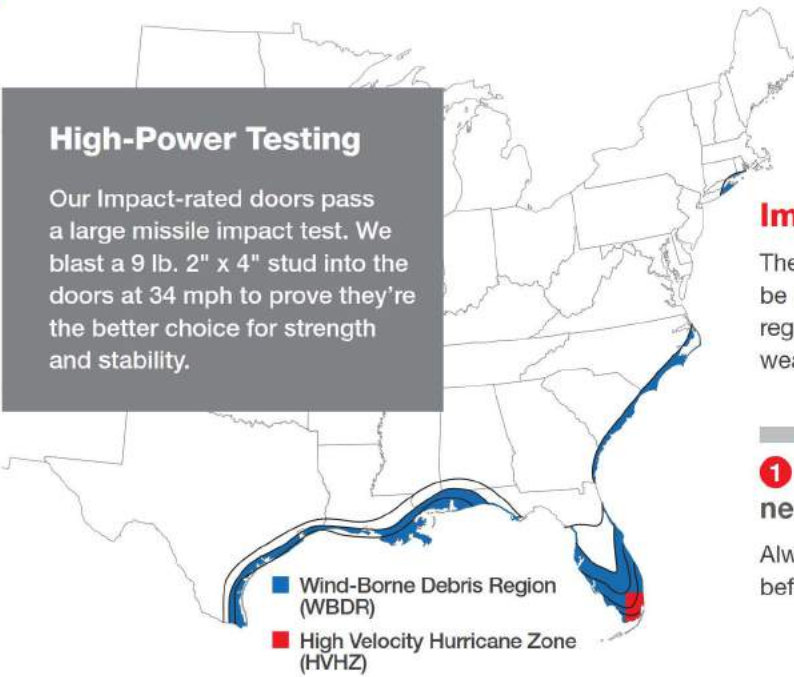

Tough When You Need It. Beautiful Always.

High-Power Testing

Our Impact-rated doors pass a large missile impact test. We blast a 9 lb. 2" x 4" stud into the doors at 34 mph to prove they're the better choice for strength and stability.

Impact-Rated Products

Therma-Tru offers Impact-rated doors and glass that can be used to meet high-wind and coastal region codes and regulations, offering excellent performance in extreme weather conditions while providing added protection.

1 Use the map as a guide to find out if you need product for WBDR or HVHZ.

Always confirm building code requirements in your area before buying.*