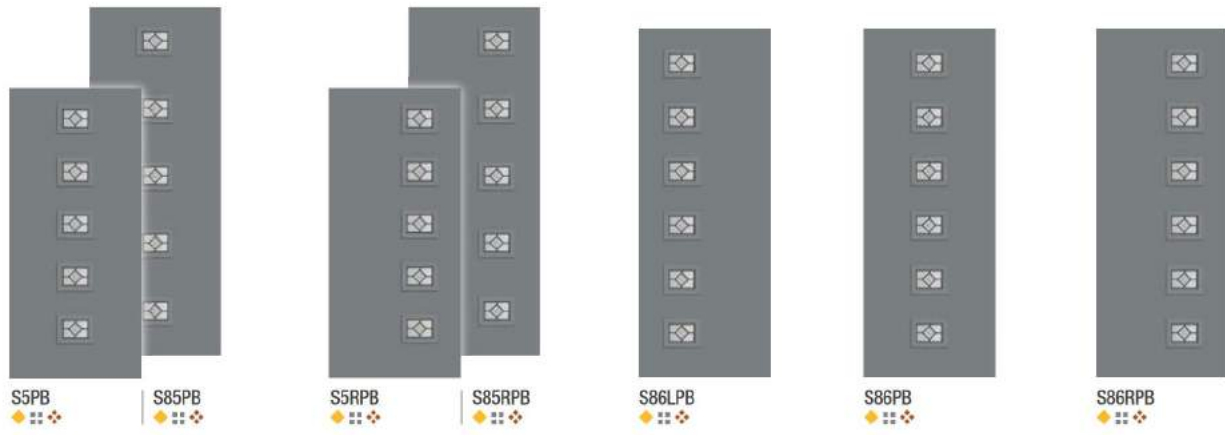

Echo *Continues on next page.*

Privacy & Textured Glass Options
Add the code to the blank in the style number for the desired door and glass combination. For details on glass options, see page 230.

XG = Geometric	XC = Chord	XR = Rainglass
XE = Satin Etch	XJ = Chinchilla	XN = Granite

1. **Key**
2. Low-E Glass (LE)
   - Black Nickel Caming (1D)
   - Brushed Nickel Caming (1C)
   - Brass Caming (1A)
   - Wrought Iron (1W)
   - WBDR / HVHZ Options