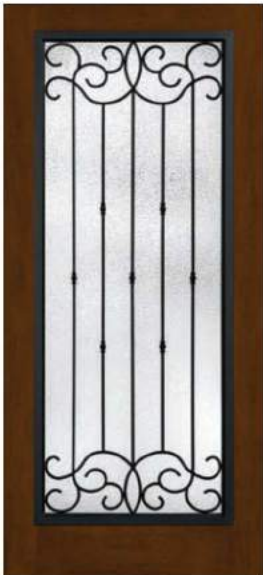

Borrassa.x

Note: Product images show exterior side of door.

CCM1528
3'0" x 6'8"

Note: Coordinating sidelites feature hammered glass without wrought iron.