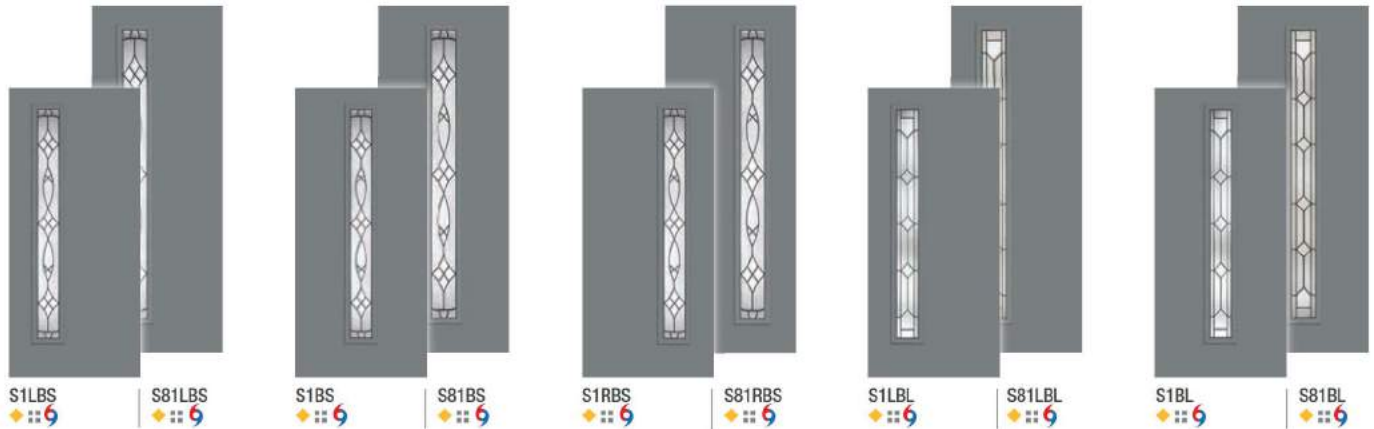

Línea

Note: Product images show exterior side of door.

Wood-Grained Fiberglass: Mahogany or Oak (Shown in Driftwood stain.)		Smooth Fiberglass	Steel

It's your decision, by design.
Select a look for the door and sidelites. Choose a material. Find an available glass design and frame to complete the statement. Stain or paint it any color. Explore all the possible combinations at thermatru.com/pulse.

Note: Door and sidelite styles shown in smooth fiberglass with flat lite frame. To see styles in other material choices, go to thermatru.com/pulse.

Note: See page 275 for important product details that may help with your purchase decision.
Top: Pulse Ari, Axis Glass with Scrolled Lite Frame, Door – S83AX, ©TheHouseDesigners.com