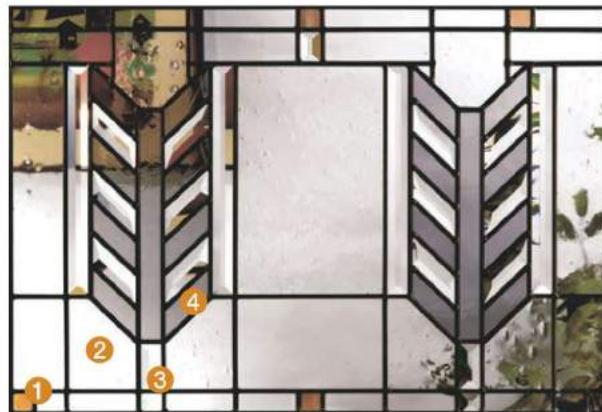

Black Nickel