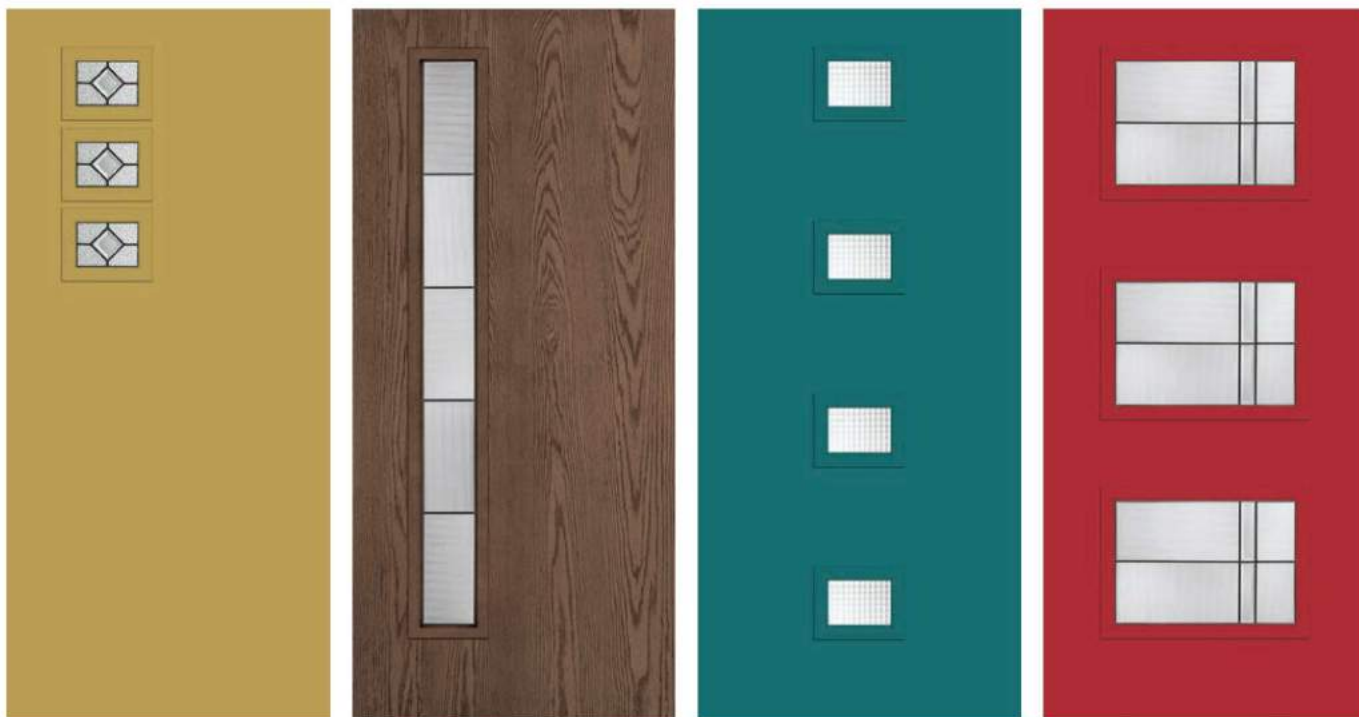

It's your decision, by design.

Pulse is geometry with energy. Designed to be fun and easy to mix and match with sleek, flush door and sidelite styles, you can create a modern entrance without missing a beat. Explore all the possible combinations at thermatru.com/pulse. Mix and match to get the style numbers needed to order. Turn the page for a glimpse of available styles and sizes.

The creativity is unlimited. Stain or paint the entrance any color.

These doors and sidelites come ready to stain or paint. So there's no limit to the creativity you can use when it comes to finishing touches.

WBDR / HVHZ Options: Look for this icon to find door styles that can be configured for WBDR or HVHZ.*