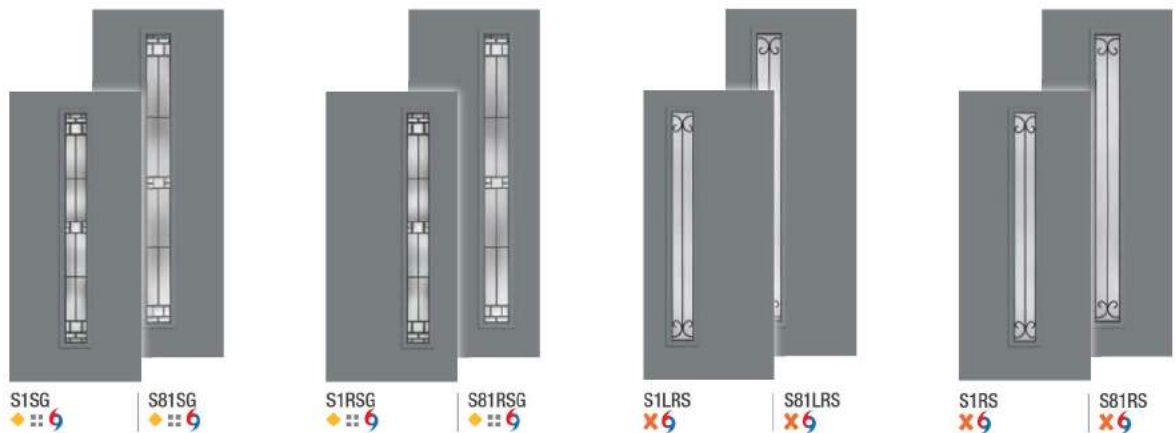

Línea *Continues on next page.*

Privacy & Textured Glass Options

Add the code to the blank in the style number for the desired door and glass combination. For details on glass options, see page 230.

XG = Geometric
XE = Satin Etch
XC = Chord
XJ = Chinchilla
XR = Rainglass
XN = Granite

Key

- Low-E Glass (LE)
- Black Nickel Caming (1D)
- Brushed Nickel Caming (1C)
- Brass Caming (1A)
- Wrought Iron (1W)
- WBDR / HVHZ Options