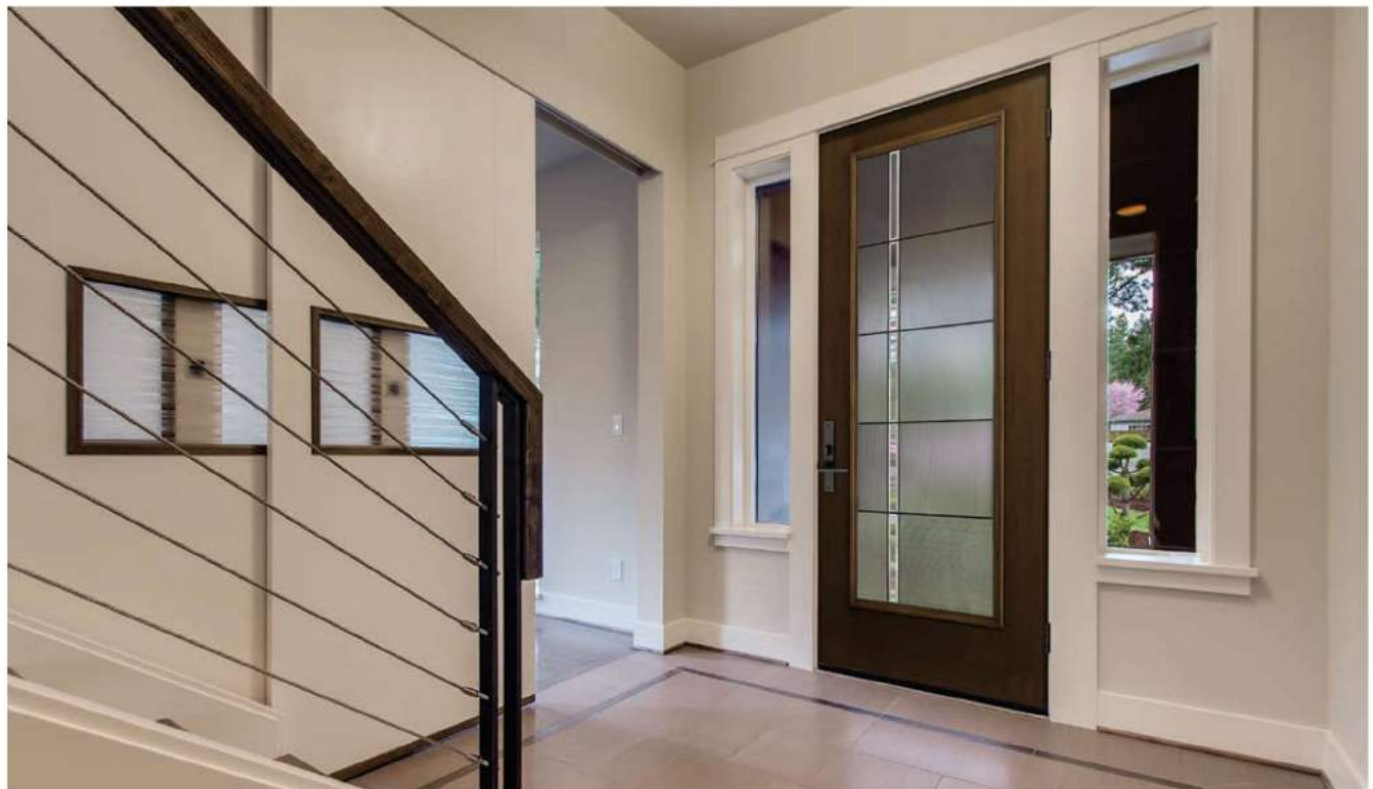

*Not recommended for use behind storm doors or to be painted dark colors, if exposed to direct sunlight.
Note: See page 275 for important product details that may help with your purchase decision.