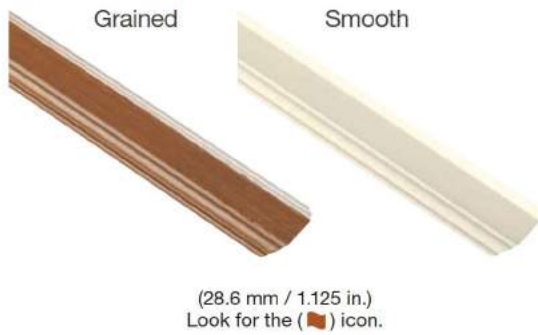

Fixed Grilles

Fixed grilles are molded as part of the lite frame on the interior and exterior panes of tempered glass. Can be stained or painted to complement the home décor.

Look for the (◆) icon.

SDL Bar Options