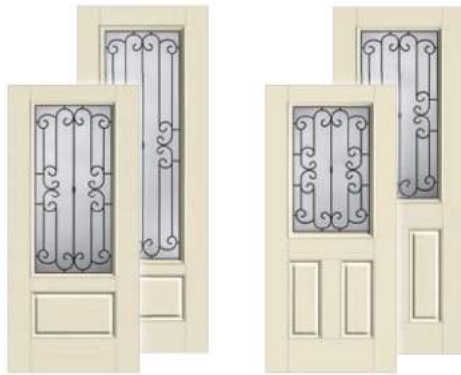

S581
6
2'6" x 6'8"
2'8" x 6'8" ‡
2'10" x 6'8" ‡
3'0" x 6'8" ‡

S8581
6
2'8" x 8'0"
2'10" x 8'0"
3'0" x 8'0"

S529
6
2'8" x 6'8"
2'10" x 6'8"
3'0" x 6'8"

S8529
6
2'8" x 8'0"
2'10" x 8'0"
3'0" x 8'0"