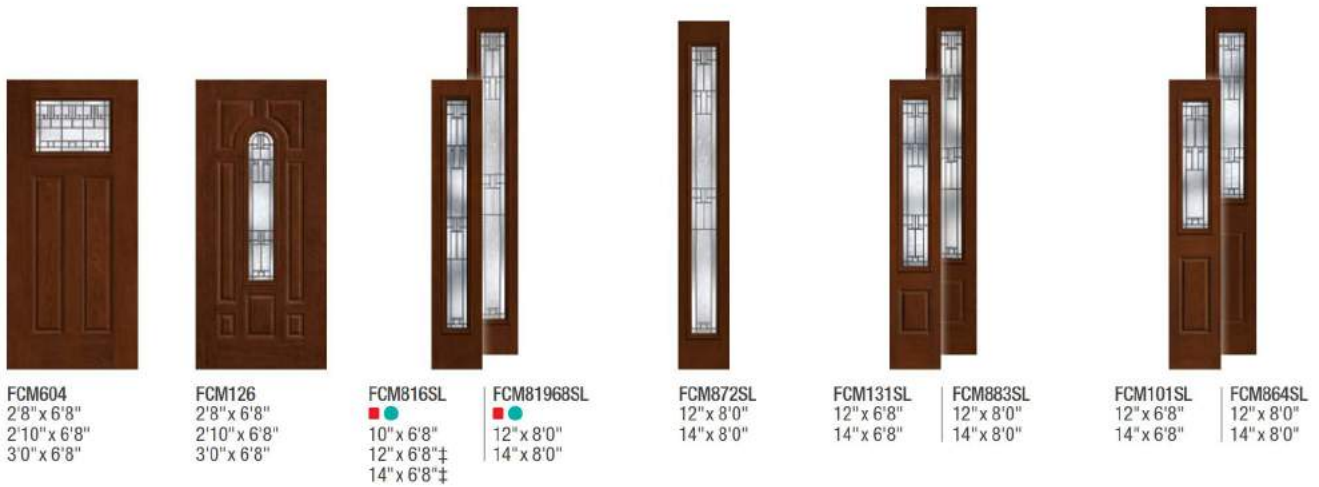

Fiber-Classic® Oak

Sedona Glass *Continues on next page.*

Key

- No Stile Lines
- Black Nickel Caming (1D)
- Brushed Nickel Caming (1C)
- └ Flat Lite Frame
- Vented Sidelite (No Impact)
  (6'6" & 6'8" only in 12" & 14")
  (8'0" only in 14")
- ⬆ WBDR Options
- ⬆ WBDR / HVHZ Options
- ▲ 6'6" Height Available
- ‡ 7'0" Height Available

Optional Dentil Shelf*

4-Block Dentil Shelf
Available for all Craftsman-style
Fiber-Classic Mahogany Collection doors.