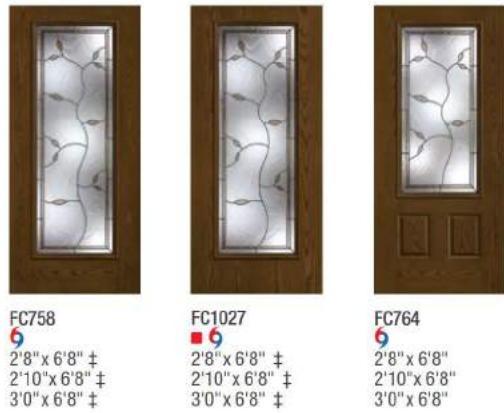

Fiber-Classic® Oak

FC758
2'8" x 6'8" ‡
2'10" x 6'8" ‡
3'0" x 6'8" ‡

FC1027
2'8" x 6'8" ‡
2'10" x 6'8" ‡
3'0" x 6'8" ‡

FC764
2'8" x 6'8"
2'10" x 6'8"
3'0" x 6'8"