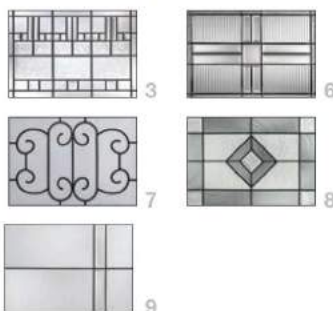

Available for Ari.

- 1 Blackstone®
- 2 Crystalline™
- 3 Sedona
- 4 Salinas.
- 5 Avonlea®
- 6 Saratoga™
- 7 Riserva®
- 8 Pembridge™
- 9 Axis®

Available for Echo.