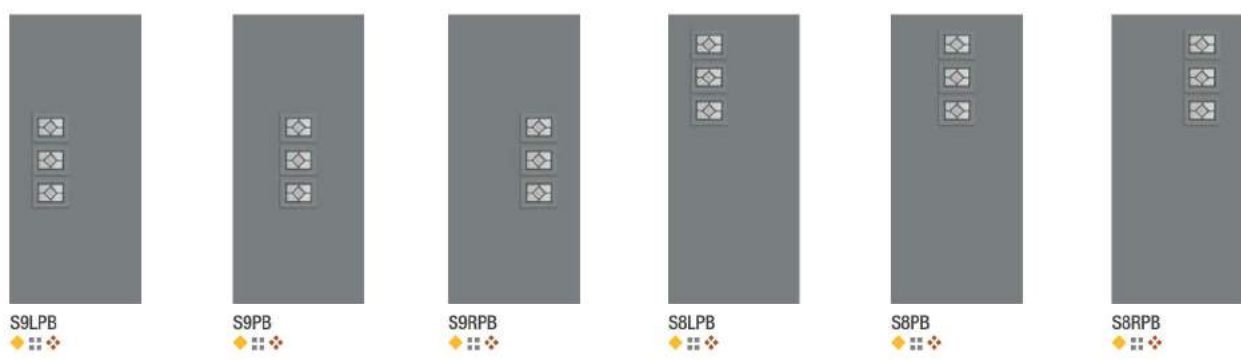

Echo *Continues on next page.*

Privacy & Textured Glass Options
Add the code to the blank in the style number for the desired door and glass combination. For details on glass options, see page 230.

XG = Geometric	XC = Chord	XR = Rainglass
XE = Satin Etch	XJ = Chinchilla	XN = Granite

1. **Key**
2. Low-E Glass (LE)
   - Black Nickel Caming (1D)
   - Brushed Nickel Caming (1C)
   - Brass Caming (1A)
   - Wrought Iron (1W)
   - WBDR / HVHZ Options