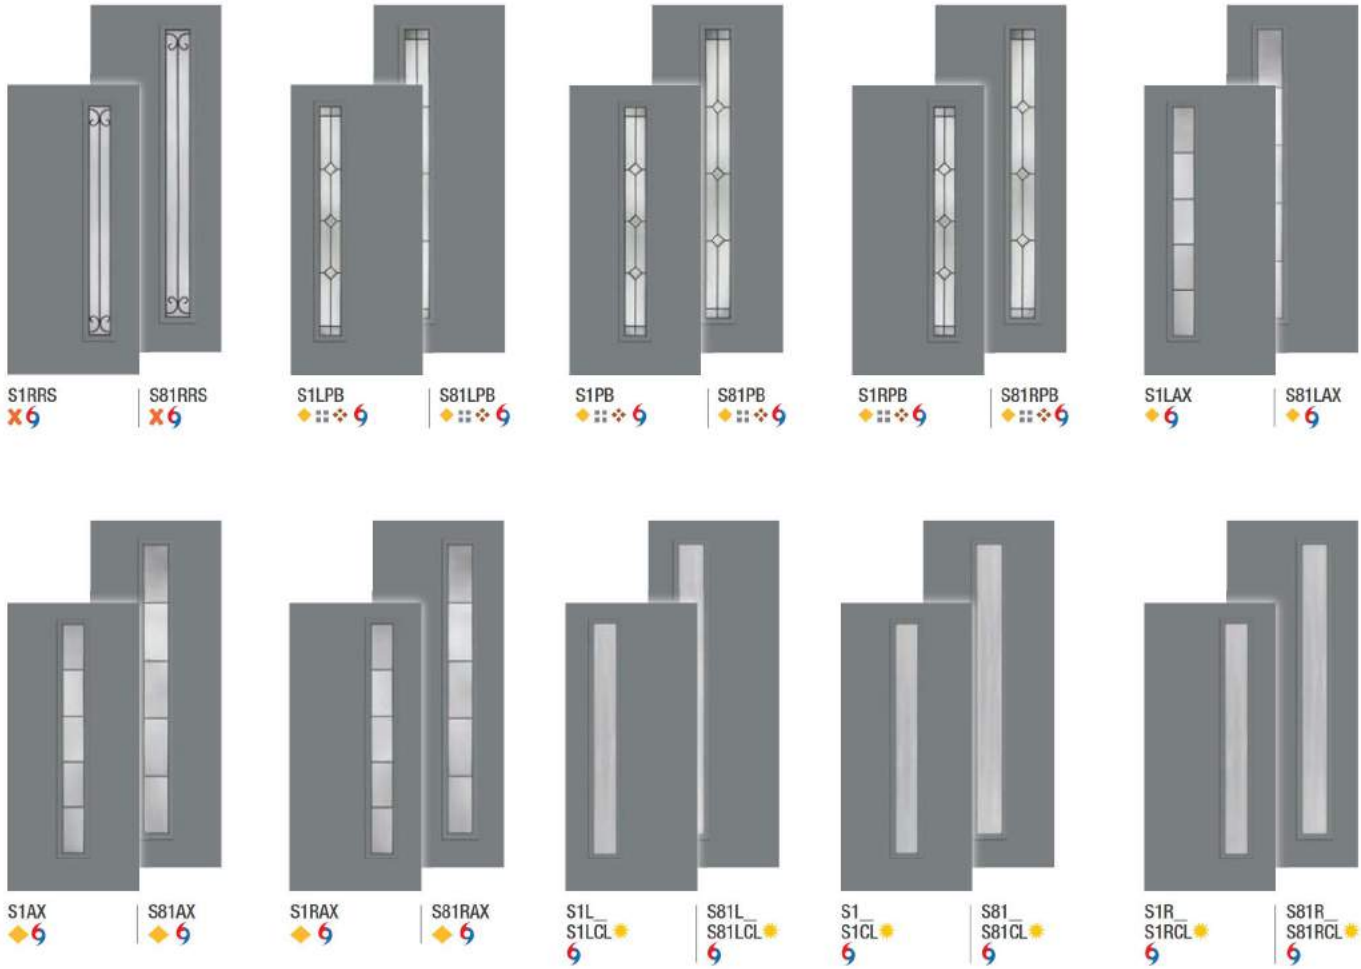

Línea *Continued*

Pulse®