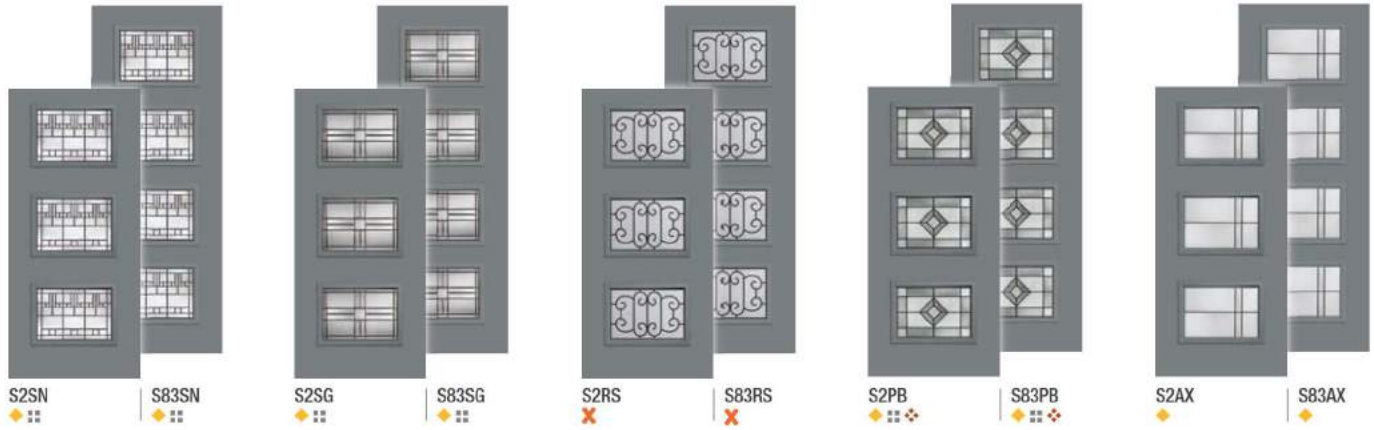

Ari

Note: Product images show exterior side of door.