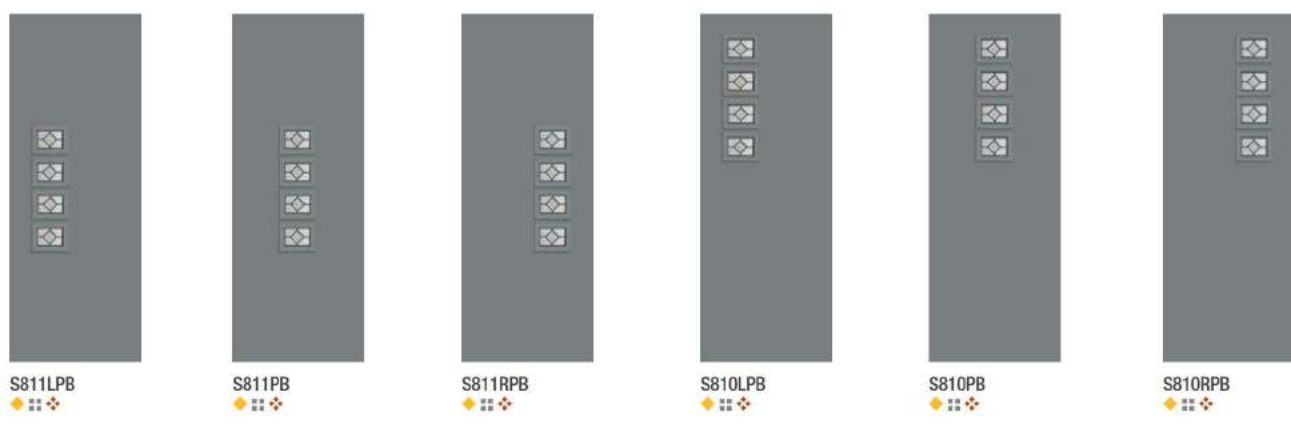

Echo *Continues on next page.*

Privacy & Textured Glass Options
Add the code to the blank in the style number for the desired door and glass combination. For details on glass options, see page 230.

XG = Geometric	XC = Chord	XR = Rainglass
XE = Satin Etch	XJ = Chinchilla	XN = Granite

1. **Key**
2. Low-E Glass (LE)
   - Black Nickel Caming (1D)
   - Brushed Nickel Caming (1C)
   - Brass Caming (1A)
   - Wrought Iron (1W)
   - WBDR / HVHZ Options