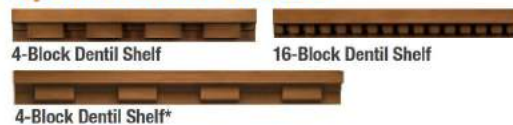

19200T
 ● 3'0" Door Only

19210T
 ● 12" & 14" Sidelite Only

Key

- Flush-Glazed Glass (FG)
- Low-E Glass (LE)
- Simulated Divided Lites (SDL)

Optional Dentil Shelves

4-Block Dentil Shelf 16-Block Dentil Shelf
 4-Block Dentil Shelf*