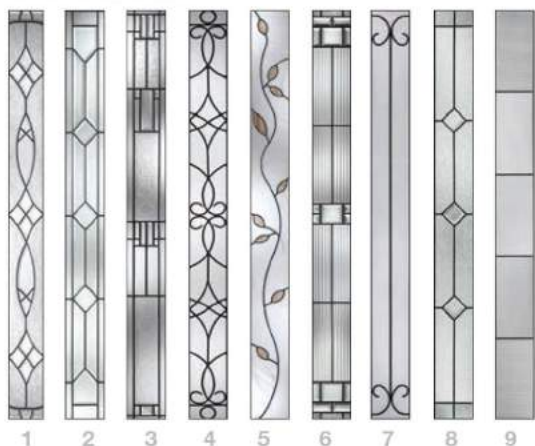

Decorative Glass

Available for Línea.