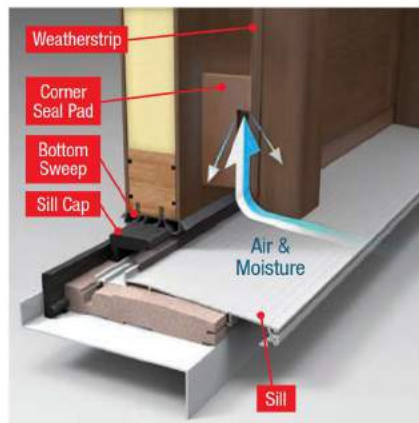

3 Corner seal pads (inswing only) complete the seal between the **sill cap, bottom sweep and weatherstrip** to help block potential pathways where wind-driven moisture can infiltrate the bottom corner of the door system.