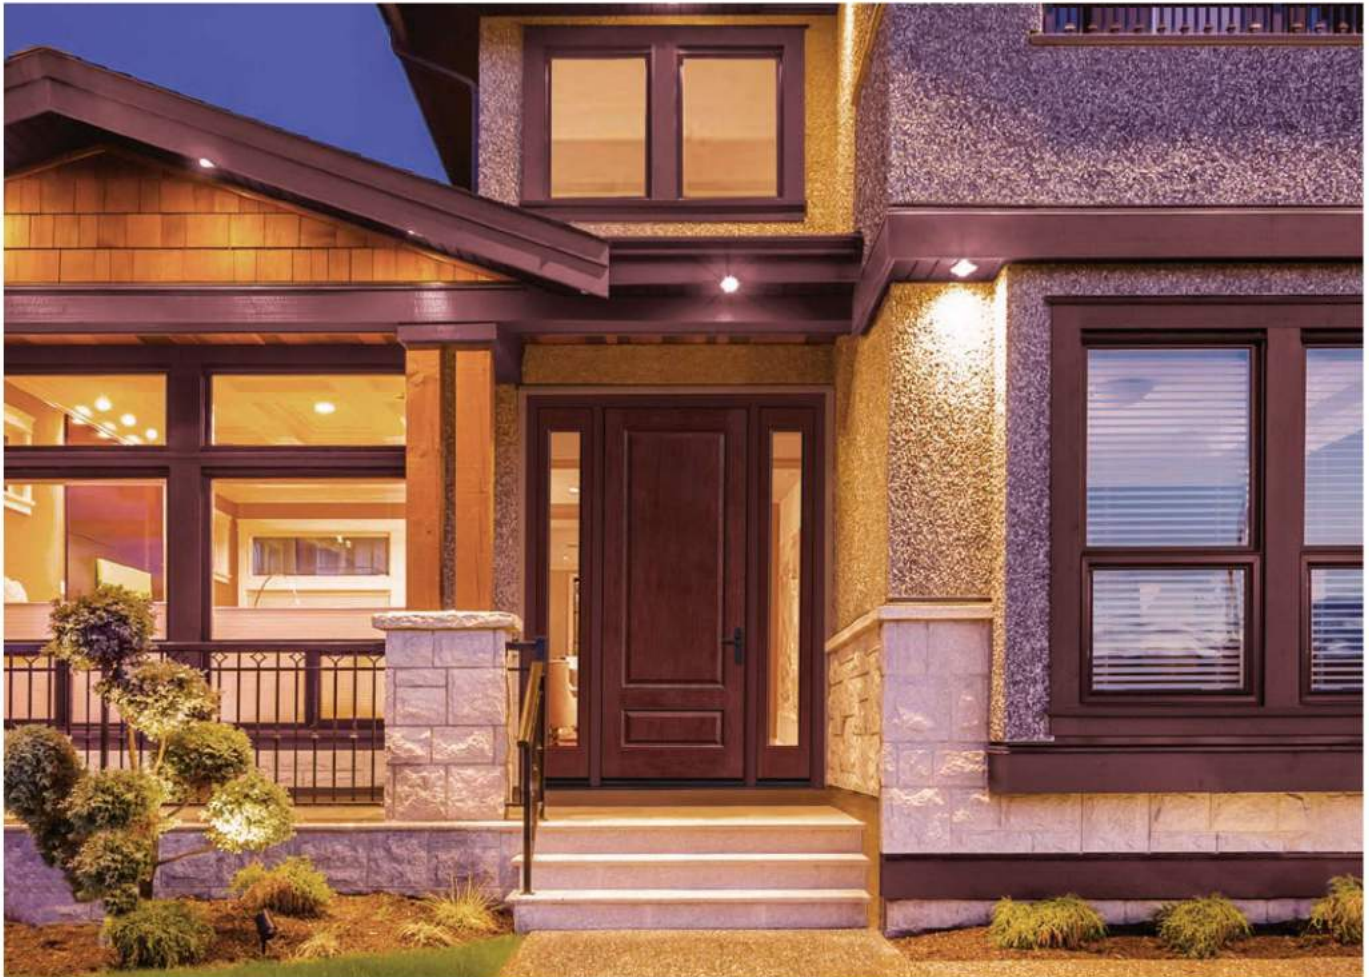

Note: See page 275 for important product details that may help with your purchase decision.

Bottom: Classic-Craft Mahogany Collection Door – CCM890; Low-E Glass, Sidelites – CCM8000SL
Right Page: Classic-Craft Mahogany Collection, Augustine Glass, Door – CCM1485; Granite Glass, Sidelites – CCR3400XNSL, Finish – New Earth

Key

WBDR / HVHZ Options