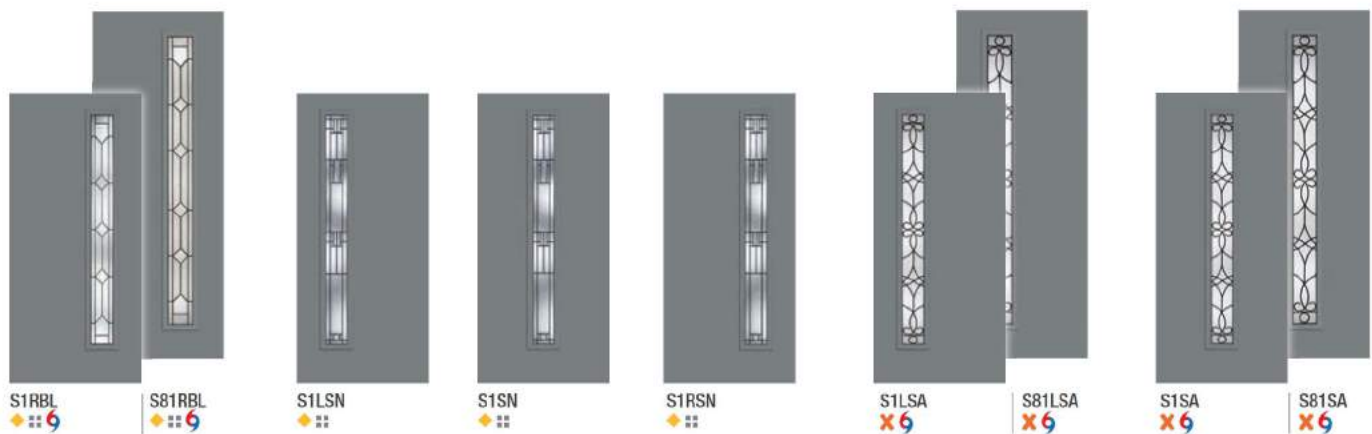

Línea *Continues on next page.*

Privacy & Textured Glass Options

Add the code to the blank in the style number for the desired door and glass combination. For details on glass options, see page 230.

XG = Geometric
XE = Satin Etch
XC = Chord
XJ = Chinchilla
XR = Rainglass
XN = Granite

Key

- Low-E Glass (LE)
- Black Nickel Caming (1D)
- Brushed Nickel Caming (1C)
- Brass Caming (1A)
- Wrought Iron (1W)
- WBDR / HVHZ Options