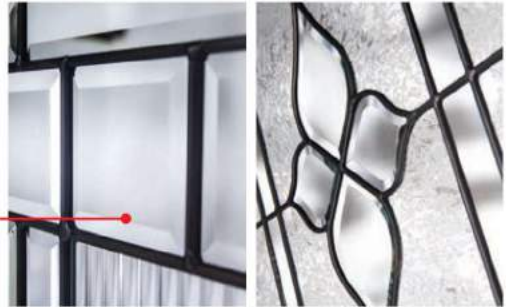

Impact Doors

Feature a built-in 24-gauge steel plate lining.

Impact Glass

Features special laminated glass construction.

Impact-Rated Internal Blinds

Features laminated glass construction and a durable, paintable aluminum lite frame with a flat profile aesthetic cover for a simple look.