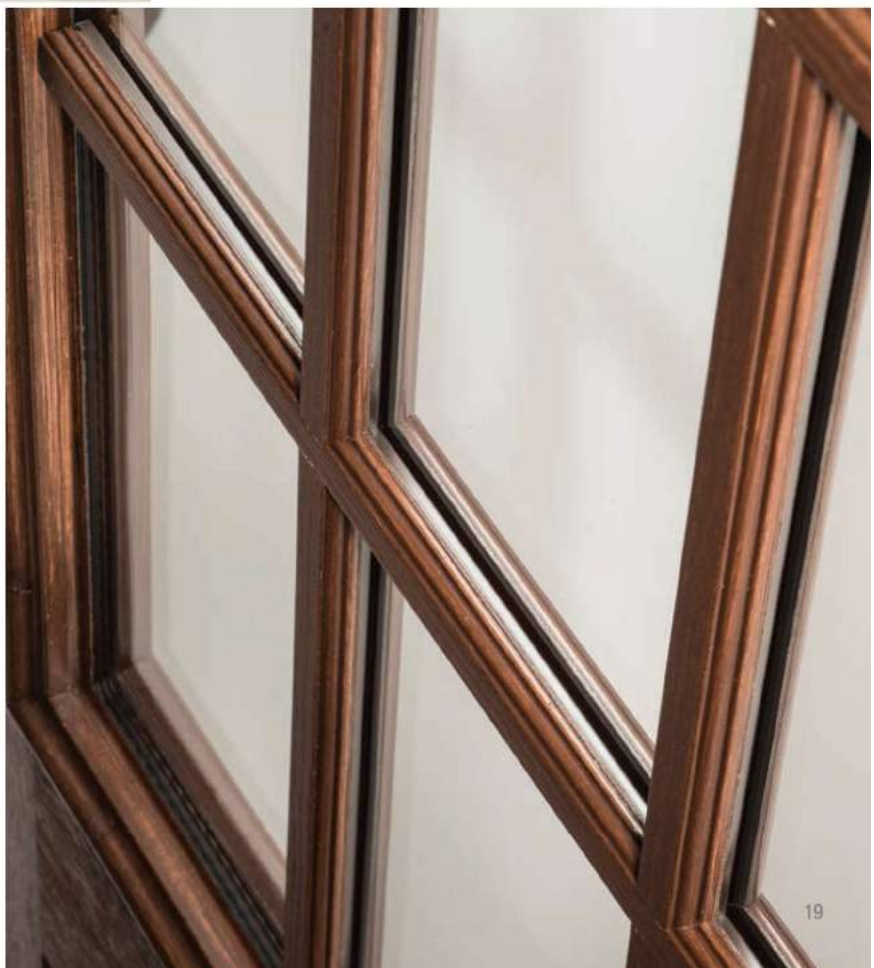

Divided Lites

Enhance the beauty of any home with a variety of divided lite options for entry and patio doors. Tailor the look with different texture, profile, width and color choices. See pages 118–119 for more.

- Coordinate with the home's window patterns for a cohesive look and increased curb appeal.
- Choose from Colonial, Craftsman or Prairie styles to suit the home's architectural details.
- Available glass options include elegant privacy and textured, as well as energy-efficient Low-E and clear glass.