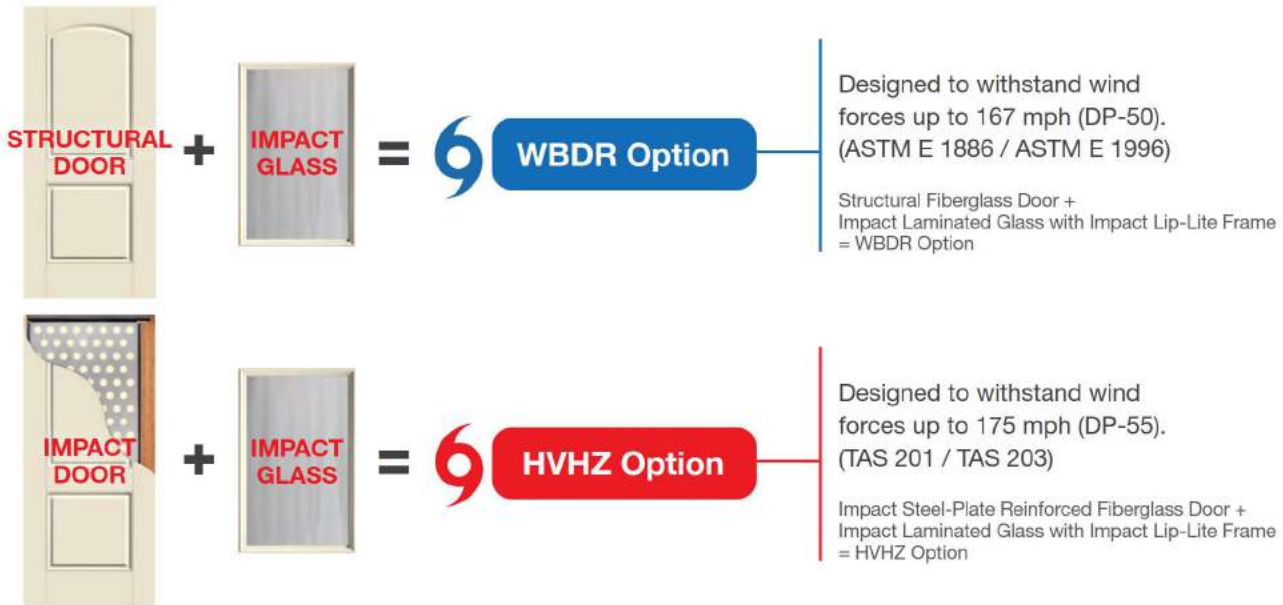

2 Use the icons to find available Therma-Tru® product options in this catalog.

WBDR / HVHZ Options: Look for this icon to find door and sidelite styles that can be configured for WBDR or HVHZ.

3 Verify that there is a Therma-Tru product approval specific to your area for the door system configuration before buying.*

4 Make sure the product is installed in compliance with the product approval to meet building codes.

The performance of the door system depends on how it is installed. Proper installation is required to comply with building codes.

*Product approvals show that the door system meets applicable codes when selected, assembled and installed as instructed. Note: See your Therma-Tru seller or visit www.thermatru.com for product approvals and installation instructions. Always confirm building code requirements in your area before buying. Follow weather and news reports to assess severe weather situations and obey local authorities' shelter and evacuation orders. No product guarantees safety for persons or property, nor makes any premises hurricane- or impact-proof.