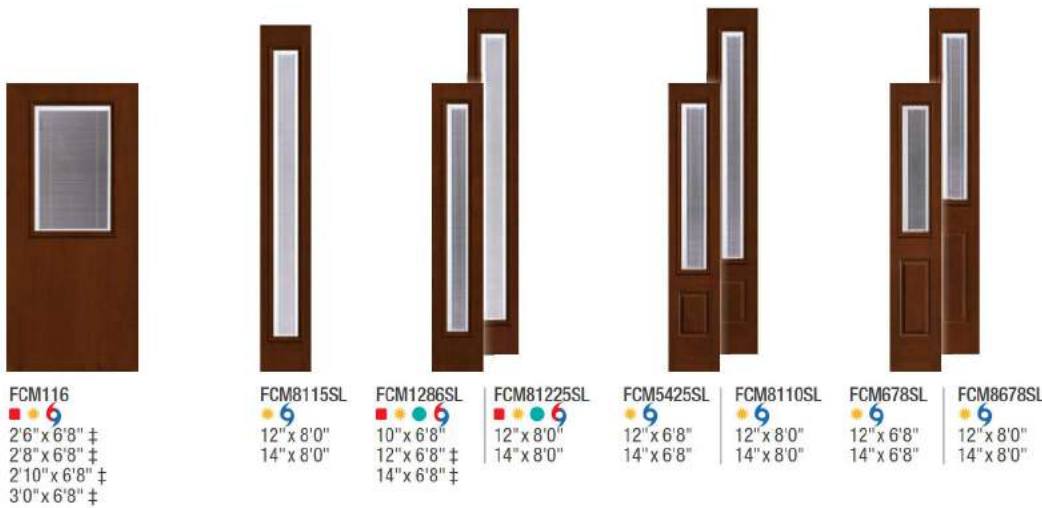

Internal Blinds

Note: Product images show exterior side of door.

Fiber-Classic® Mahogany

Fiber-Classic® Oak