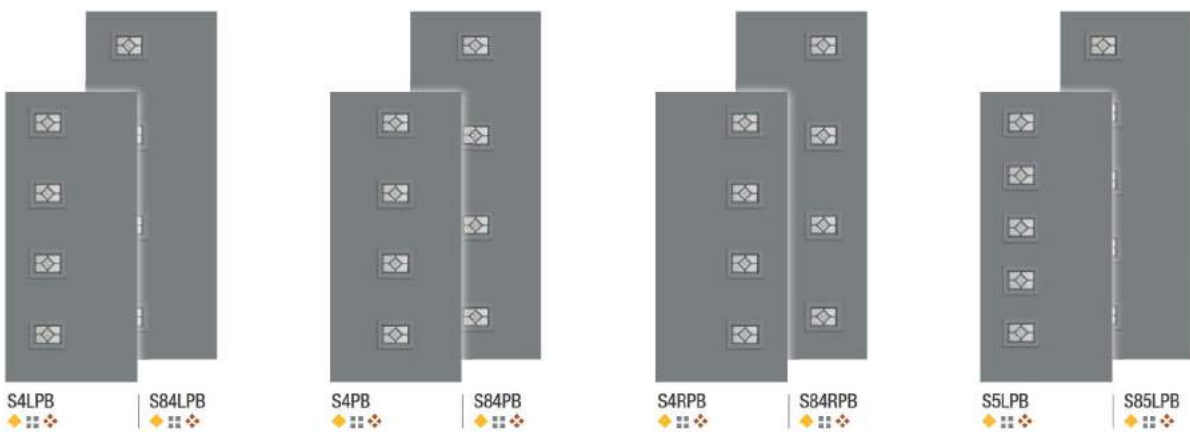

Echo

Note: Product images show exterior side of door.

It's your decision, by design.

Select a look for the door and sidelites. Choose a material. Find an available glass design and frame to complete the statement. Stain or paint it any color. Explore all the possible combinations at thermatru.com/pulse.

Wood-Grained Fiberglass:
Mahogany or Oak (Shown in Driftwood stain.)

Smooth Fiberglass

Steel

Note: Door and sidelite styles shown in smooth fiberglass with flat lite frame. To see styles in other material choices, go to thermatru.com/pulse.