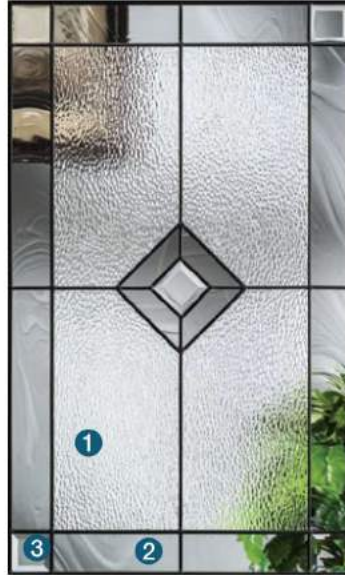

Pembridge™ Page 154

Simplistic in its design, Pembridge features a field of **1** hammered glass framed by **2** gray baroque glass and **3** multifaceted bevels. A central diamond shape adds a decorative touch.

Note: The use of gray baroque glass varies based on glass size.

Black Nickel