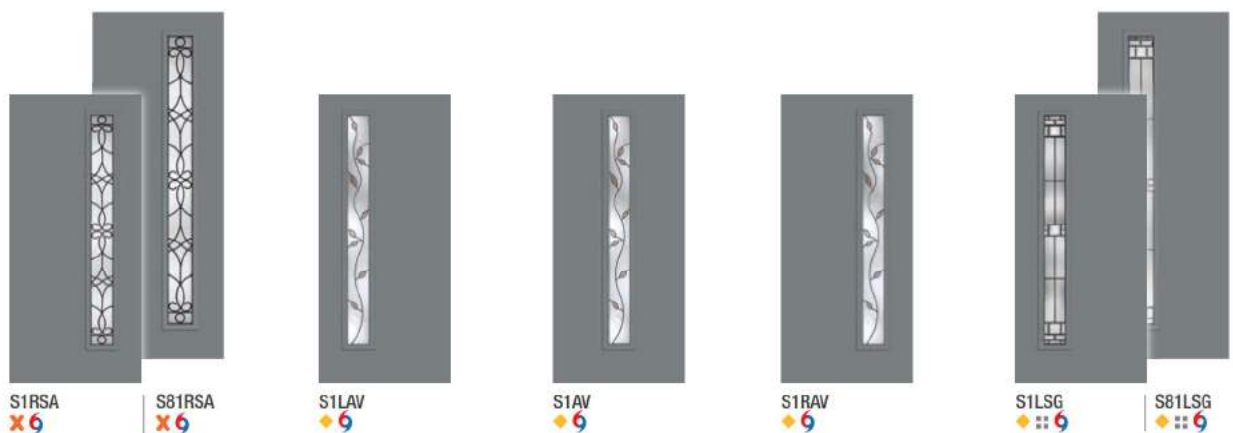

Línea *Continues on next page.*

Privacy & Textured Glass Options

Add the code to the blank in the style number for the desired door and glass combination. For details on glass options, see page 230.

XG = Geometric
XE = Satin Etch
XC = Chord
XJ = Chinchilla
XR = Rainglass
XN = Granite

Key

- Low-E Glass (LE)
- Black Nickel Caming (1D)
- Brushed Nickel Caming (1C)
- Brass Caming (1A)
- Wrought Iron (1W)
- WBDR / HVHZ Options