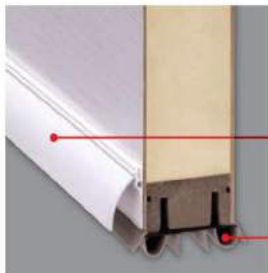

Rain Deflector

Bottom Sweep

Bottom of door; exterior view.