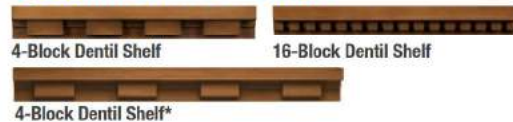

Optional Dentil Shelves