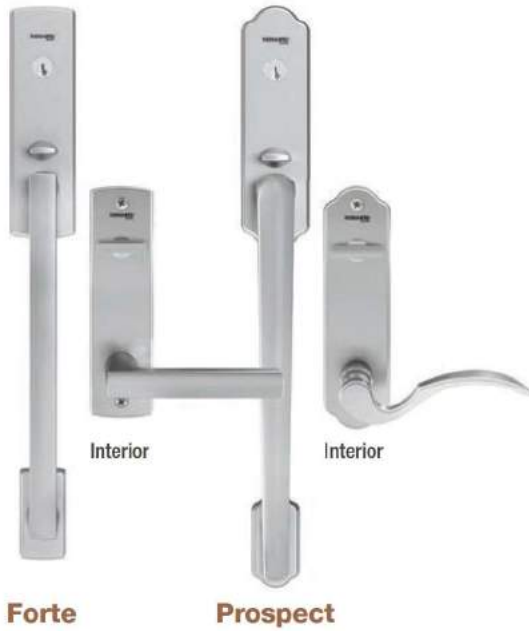

Handleset Options for Standard Door MPLS

Designed to complement Therma-Tru door styles from traditional to contemporary.

Forte

Prospect