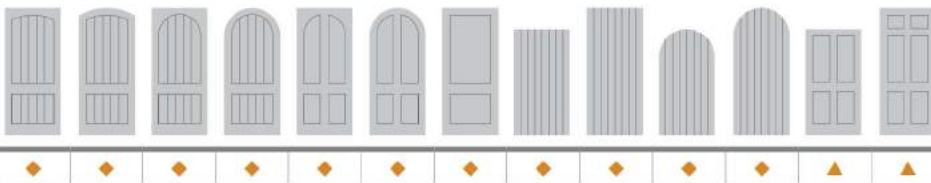

6'8" & 8'0" Solid-Panel Door Styles