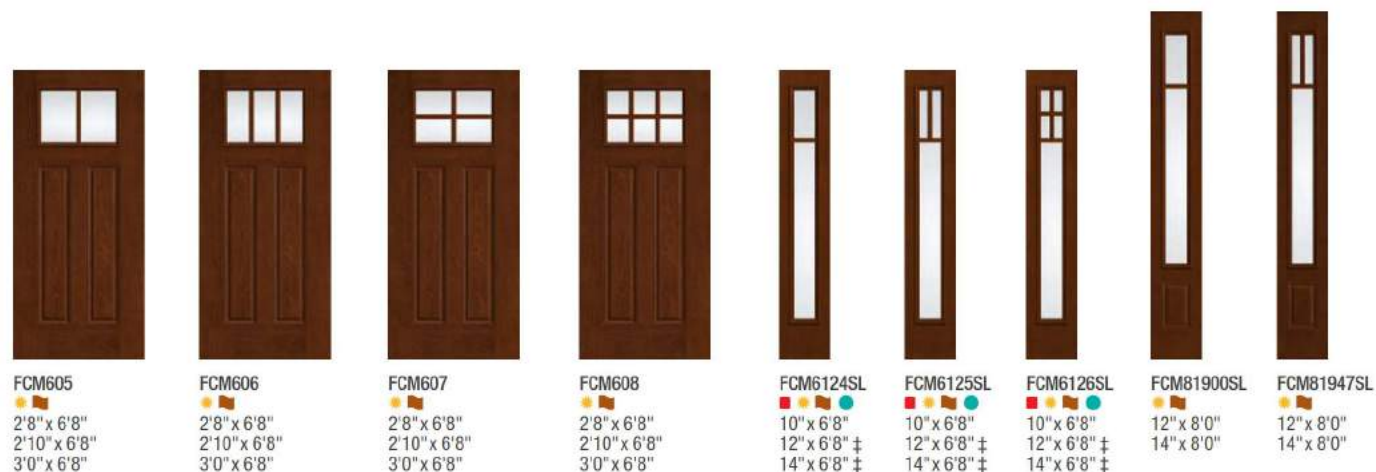

*Not recommended for use behind storm doors or to be painted dark colors, if exposed to direct sunlight.
Note: See page 275 for important product details that may help with your purchase decision.