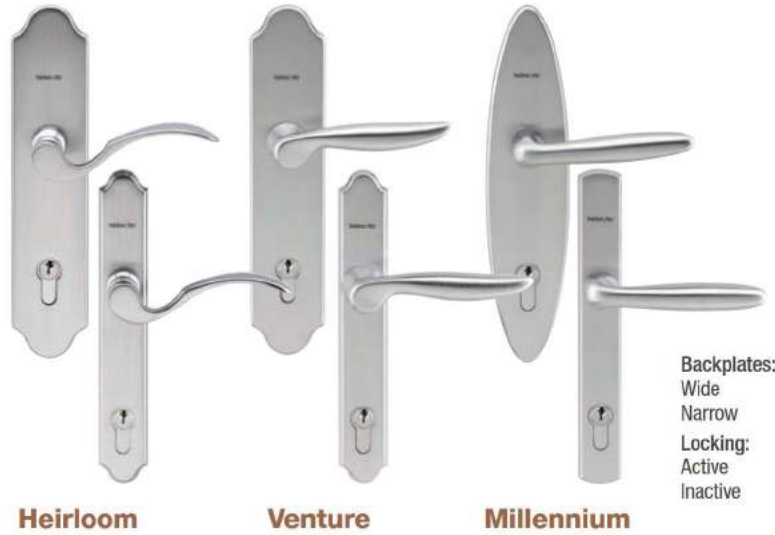

Brushed Nickel Black Nickel Oil-Rubbed Bronze

Heirloom

Venture

Millennium

Backplates:
Wide
Narrow
Locking:
Active
Inactive

Finish Options

Bright Brass Brushed Nickel Black Nickel Polished Chrome Oil-Rubbed Bronze