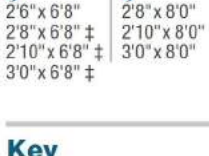

Smooth-Star®

Axis Glass *Continues on next page.*

Key

- No Stile Lines
- Black Nickel Caming (1D)
- └ Flat Lite Frame
- Vented Sidelite (No Impact)
- ⬆ 6" Height Available
- ⬇ 7" Height Available
- ⊕ WBDR Options
- ⊕ WBDR / HVHZ Options

Optional Dentil Shelves**

- 4-Block Dentil Shelf
  Available for all Craftsman-style Fiber-Classic Mahogany Collection doors.
- 4-Block Dentil Shelf
  Available for all Craftsman-style Smooth-Star doors.