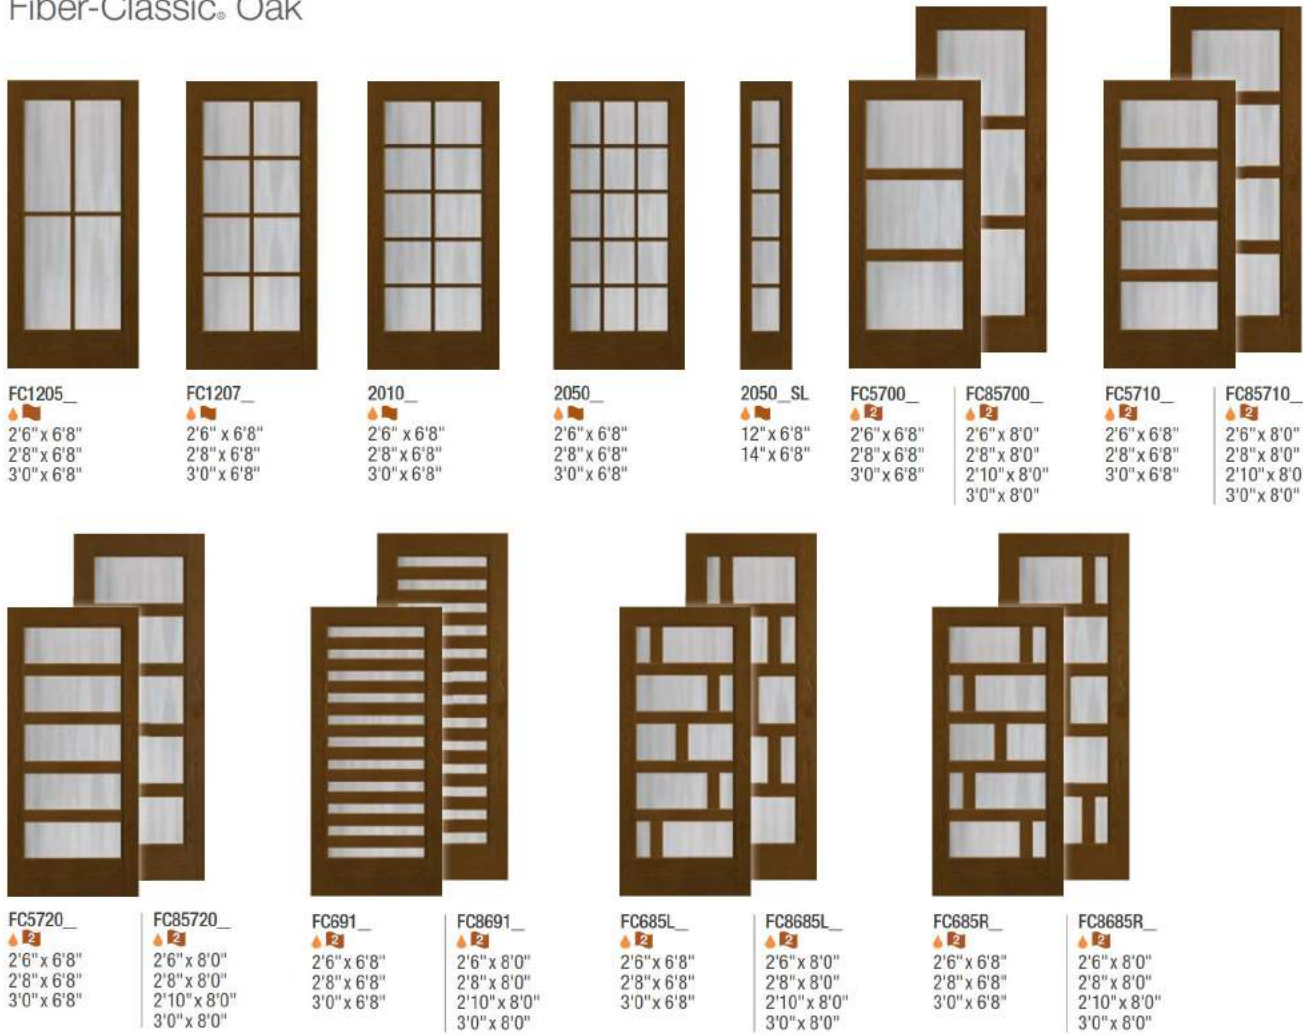

FC1205_ 2'6" x 6'8" 2'8" x 6'8" 3'0" x 6'8"	FC1207_ 2'6" x 6'8" 2'8" x 6'8" 3'0" x 6'8"	2010_ 2'6" x 6'8" 2'8" x 6'8" 3'0" x 6'8"	2050_ 2'6" x 6'8" 2'8" x 6'8" 3'0" x 6'8"	2050_SL 12" x 6'8" 14" x 6'8"	FC5700_ 2'6" x 6'8" 2'8" x 6'8" 3'0" x 6'8"	FC85700_ 2'6" x 8'0" 2'8" x 8'0" 2'10" x 8'0" 3'0" x 8'0"	FC5710_ 2'6" x 6'8" 2'8" x 6'8" 3'0" x 6'8"	FC85710_ 2'6" x 8'0" 2'8" x 8'0" 2'10" x 8'0" 3'0" x 8'0"

FC5720_ 2'6" x 6'8" 2'8" x 6'8" 3'0" x 6'8"	FC85720_ 2'6" x 8'0" 2'8" x 8'0" 2'10" x 8'0" 3'0" x 8'0"	FC691_ 2'6" x 6'8" 2'8" x 6'8" 3'0" x 6'8"	FC8691_ 2'6" x 8'0" 2'8" x 8'0" 2'10" x 8'0" 3'0" x 8'0"	FC685L_ 2'6" x 6'8" 2'8" x 6'8" 3'0" x 6'8"	FC8685L_ 2'6" x 8'0" 2'8" x 8'0" 2'10" x 8'0" 3'0" x 8'0"	FC685R_ 2'6" x 6'8" 2'8" x 6'8" 3'0" x 6'8"	FC8685R_ 2'6" x 8'0" 2'8" x 8'0" 2'10" x 8'0" 3'0" x 8'0"

Privacy & Textured Glass Options

Add the code to the blank in the style number for the desired door and glass combination. For details on glass options, see page 117.

XG = Geometric
Available for select styles.
XE = Satin Etch

XC = Chord
XJ = Chinchilla

XR = Rainglass
XN = Granite

*Not available with Geometric (XG) glass.

**Not recommended for use behind storm doors or to be painted dark colors, if exposed to direct sunlight.

Note: See page 275 for important product details that may help with your purchase decision.