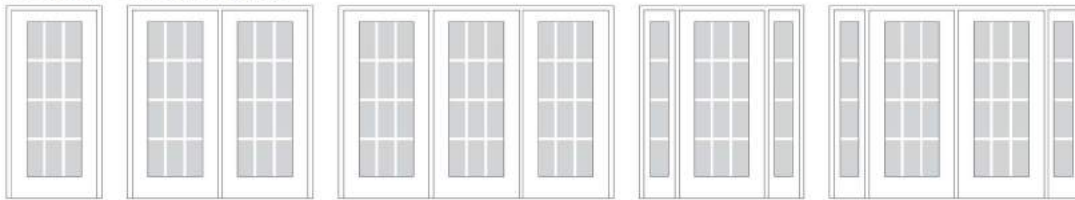

Available Configurations