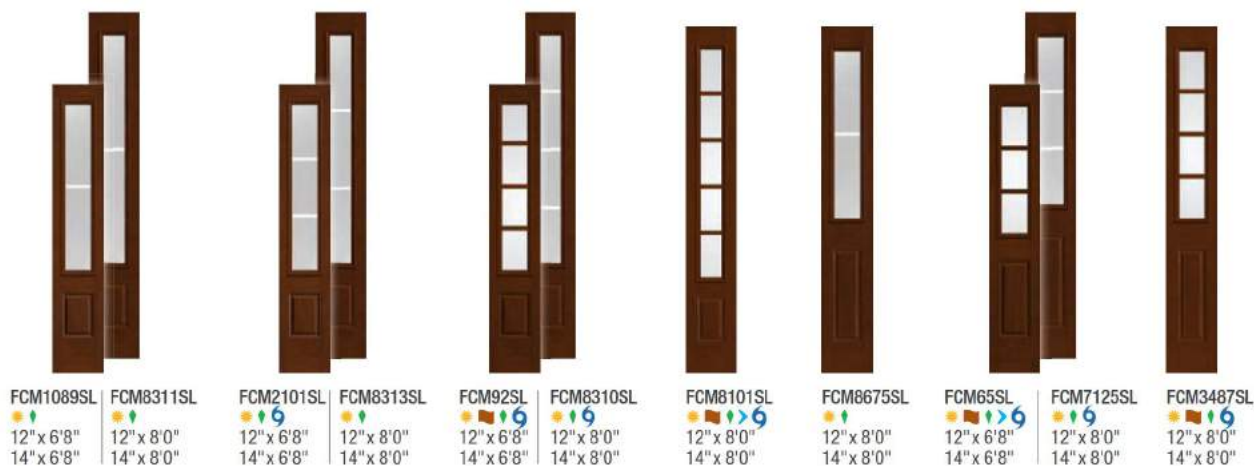

- WBDR / HVHZ Options
- 6'6" Height Available
- 7'0" Height Available
- Elevated 10" Bottom Rail

Optional Dentil Shelf*

- 4-Block Dentil Shelf
 Available for all Craftsman-style Smooth-Star doors.

*Not recommended for use behind storm doors or to be painted dark colors, if exposed to direct sunlight.
 Note: See page 275 for important product details that may help with your purchase decision.