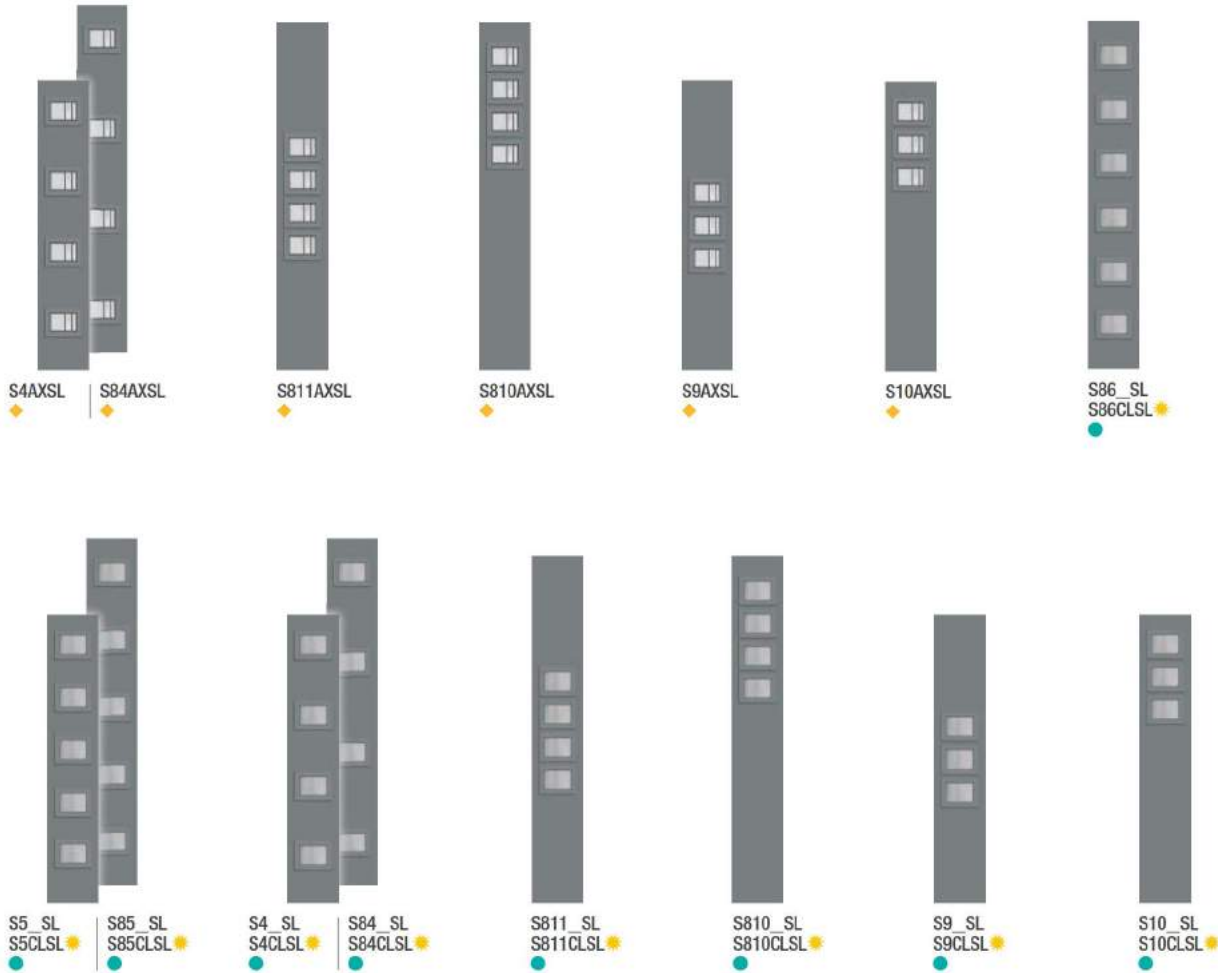

Privacy & Textured Glass Options
 Add the code to the blank in the style number for the desired door and glass combination. For details on glass options, see page 230.

XG = Geometric	XJ = Chinchilla
XE = Satin Etch	XR = Rainglass
XC = Chord	XN = Granite