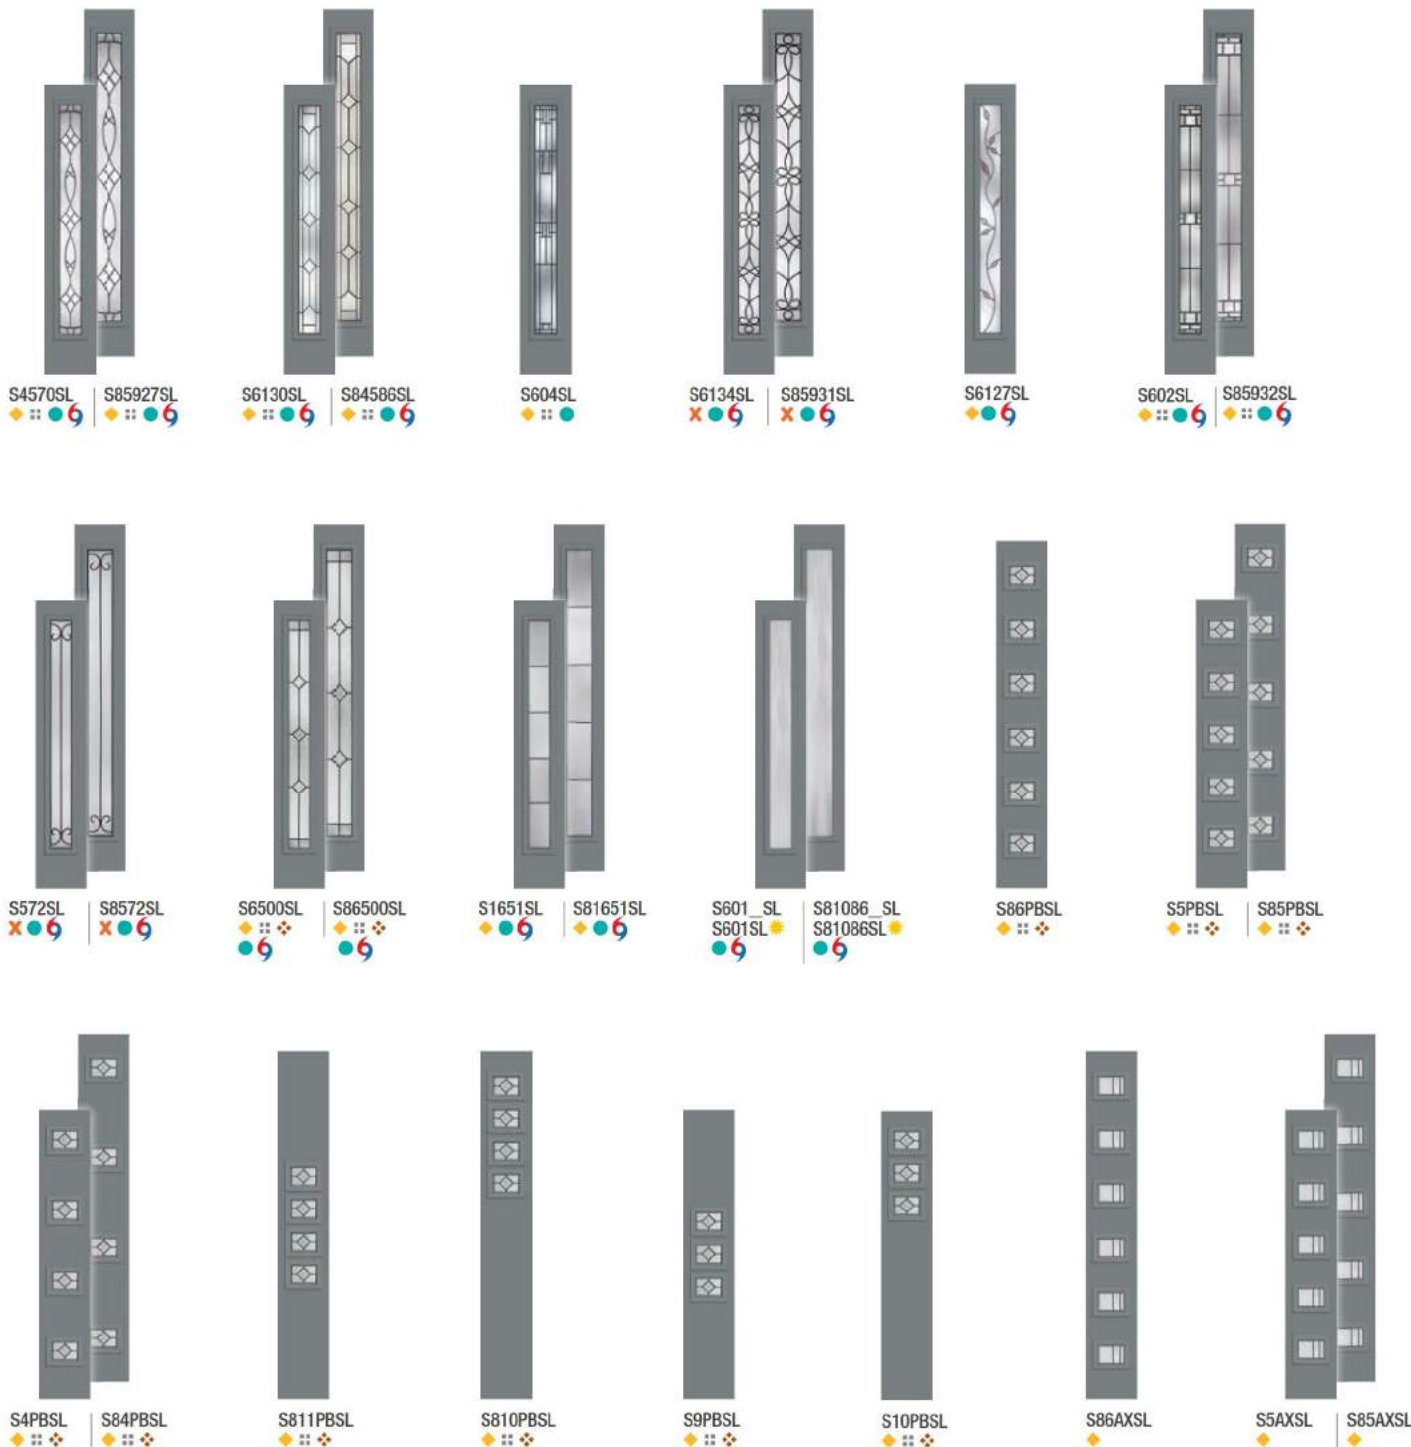

Sidelites

Note: Product images show exterior side of door.

Sidelites *Continue on next page.*

Privacy & Textured Glass Options

Add the code to the blank in the style number for the desired door and glass combination. For details on glass options, see page 230.

XG = Geometric
XE = Satin Etch

XC = Chord
XJ = Chinchilla

XR = Rainglass
XN = Granite

Key

- Low-E Glass (LE)
- Black Nickel Caming (1D)
- Brushed Nickel Caming (1C)
- Brass Caming (1A)
- Wrought Iron (1W)
- Vented Sidelite (No Impact)
  (6'8" only in 12" & 14")
  (8'0" only in 14")
- WBDR / HVHZ Options